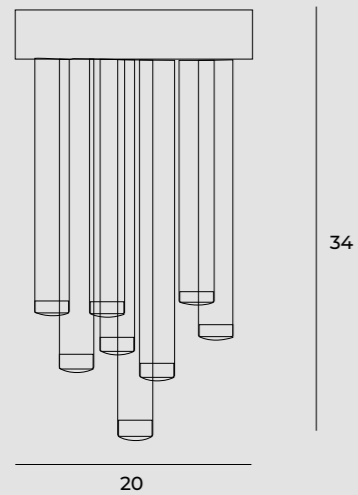

Organic

- pendant lamp
- stainless steel, acrylic
- gold
- IP20
- dimmable

- **C0197D**
- 10 x 1W LED 230V 600LM