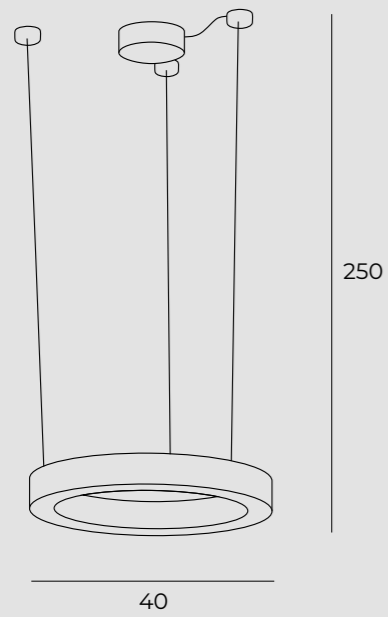

Luxury

- **i** P0377D
- 1 x 25W LED 230V 2500LM
- pendant lamp
- stainless steel, acrylic
- gold
- IP20
- dimmable