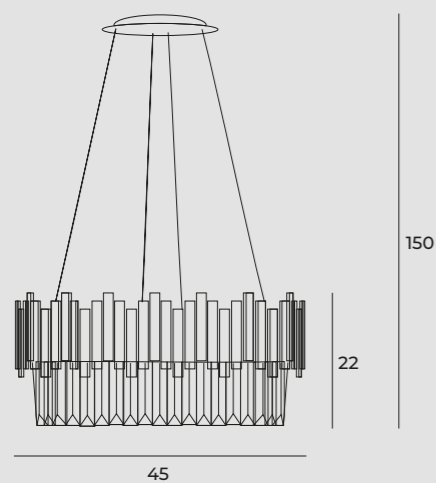

Trend

- gold
- ⊞ metal, glass
- Ⓜ IP20

- **i** **P0368**
- ⊞ pendant lamp
- 💡 8 x 40W E14 230V