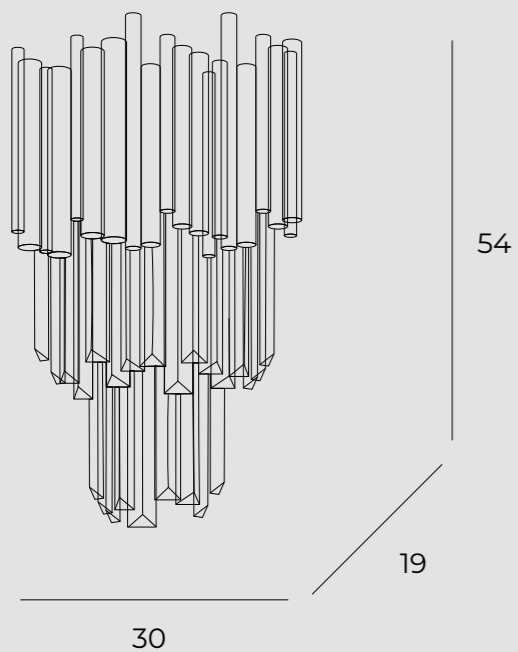

Vogue

- **i** W0227
- 📖 wall lamp
- 💡 4 x 40W G9 230V
- 📏 metal, glass
- 🟡 gold
- 🛡️ IP20