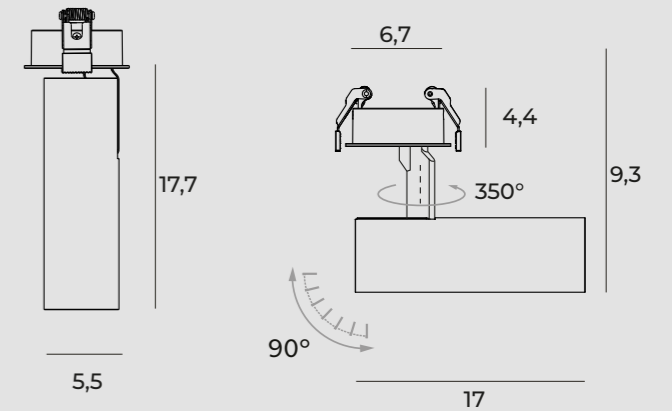

- recessed housing lamp
- 1 x 15W LED 230V 1327LM CRI 90+ 3000K
- metal
- IP20

i H0119

white

i H0120

black