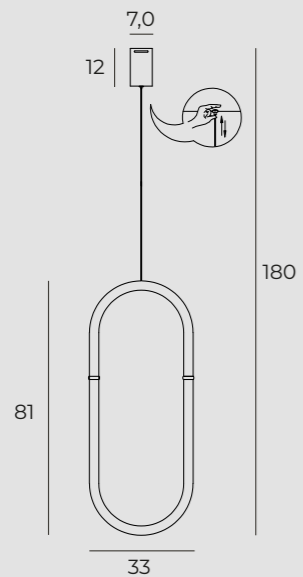

Olivia

- pendant lamp
- stainless steel, silicone
- gold
- IP20
- dimmable

- **P0429D**
- 1 x 15W LED 230V 1050LM CRI 90 3000K