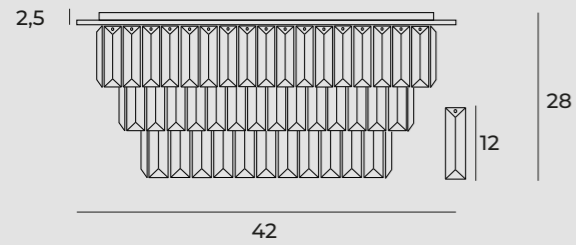

# Monaco

 ceiling lamp

 gold

 metal, glass

 IP20

 **C0205**

 9 x 40W G9 230V

 **C0206**