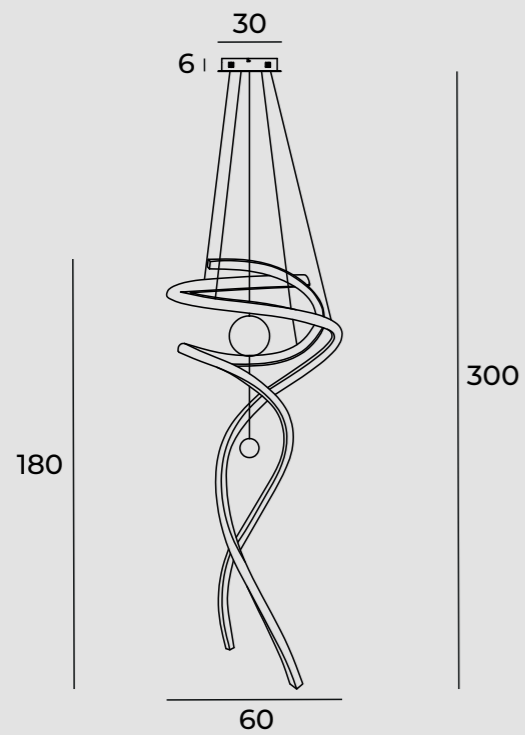

Ritz

- **P0427D**
- gold
- pendant lamp
- 100W LED 220V 8600LM
  CRI 90 3000K
- stainless steel, acrylic
- IP20
- dimmable