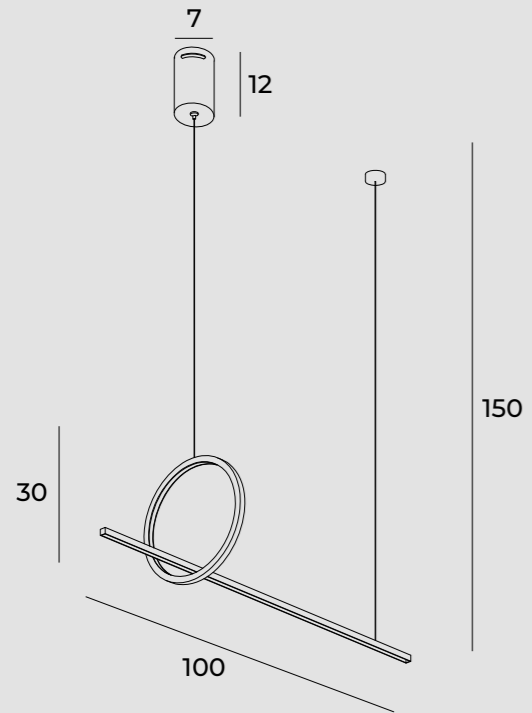

# Lozanna

 stainless steel

 gold

 IP20

 **P0930**

 pendant lamp

 1 x 18W LED 120V 1800LM

 **T2400**