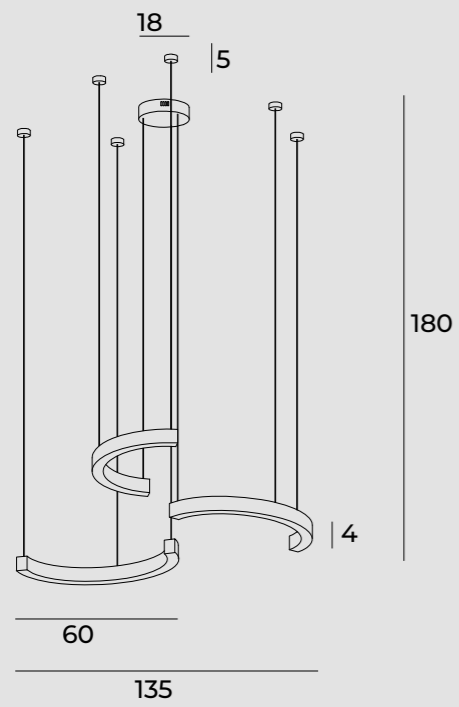

# Lotus

stainless steel, acrylic

gold

IP20

**i** P4930

pendant lamp

1 x 40W LED 4000LM CRI90 3000K

**i** W6720