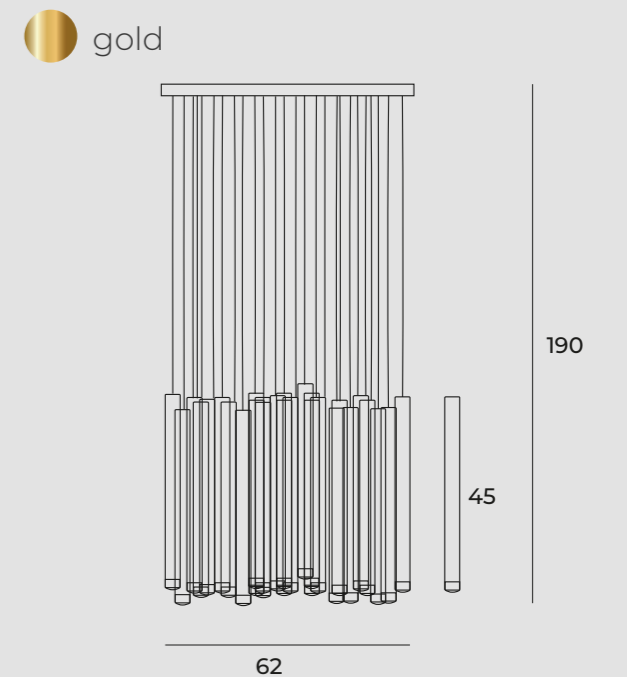

# Organic

- pendant lamp
- stainless steel, acrylic
- gold
- IP20
- dimmable

- C0197D**
- 10 x 1W LED 230V 600LM

- C0188D**
- 33 x 1W LED 230V 1980 LM

P0205D

P0242D

# Organic

- wall lamp
- stainless steel, acrylic
- IP20
- dimmable

- P0205D**
- 10 x 1W LED 120V 600LM

- P0242D**
- 33 x 1W + 4 x 3W LED 120V  
2200 LM CRI90 3000K