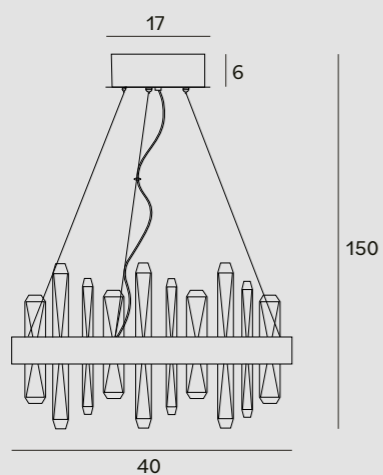

i P0420

⊗ pendant lamp

💡 1 x 21W LED
230V 1260LM