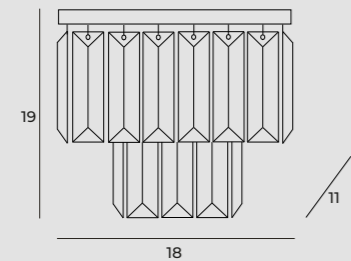

- **i** W0288
- ⊞ wall lamp
- 💡 2 x 40W G9 230V

P0423