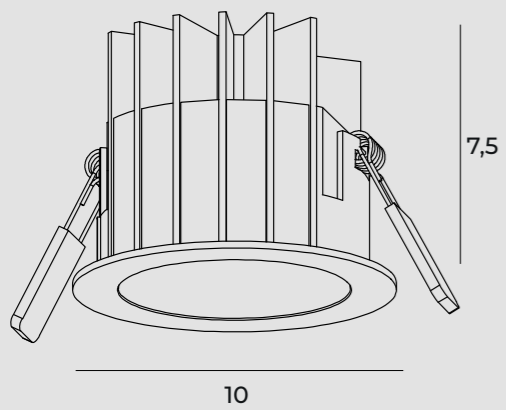

# Paxo

**i** H0209

 recessed housing lamp

 1 x 10W LED 230V 572LM CRI90

 metal

 IP65

 white