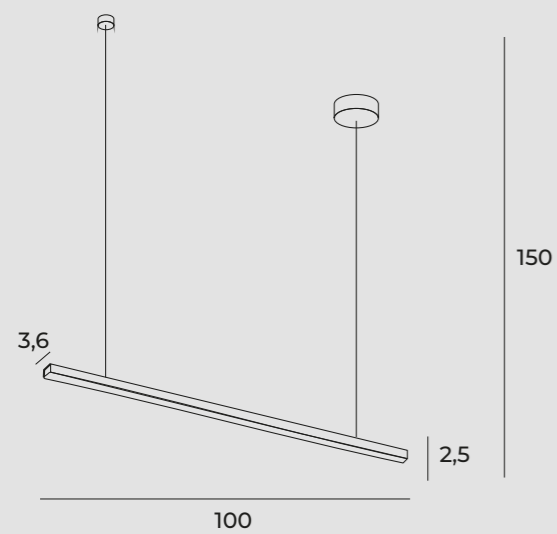

# Trio

- pendant lamp
- 3 x 12W LED 230V 2200LM CRI90 3000K
- stainless steel, acrylic
- IP20
- dimmable

**i** P0474D

brushed gold

**i** P0426D

gold