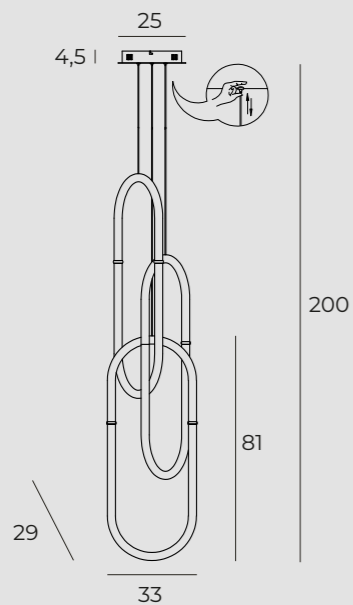

- **P0431D**
- 3 x 15W LED 230V 3150LM CRI 90 3000K