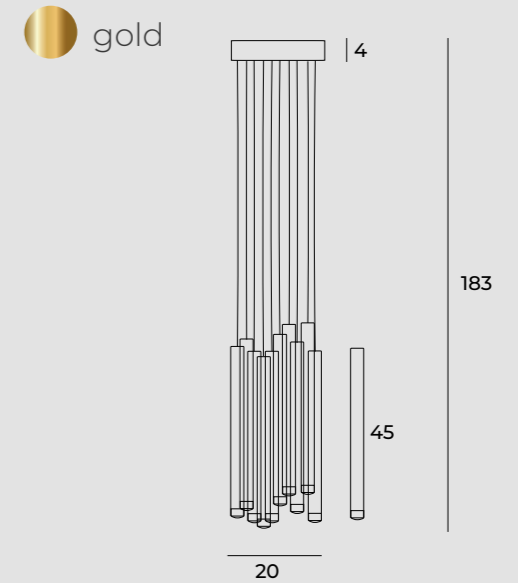

Organic

- wall lamp
- stainless steel, acrylic
- IP20
- dimmable

- **P0205D**
- 10 x 1W LED 120V 600LM