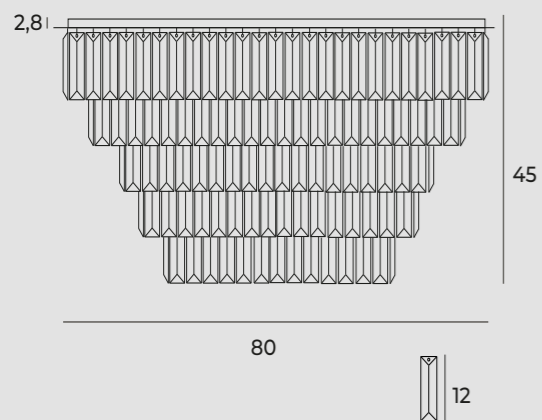

C0224

15 x 40W G9 230V