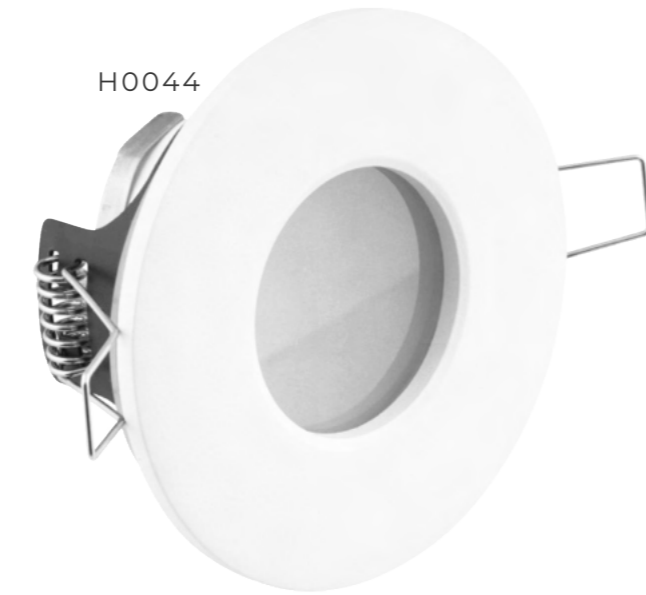

# Cyklop

-  recessed housing lamp
-  1 x 12W LED 230V 900LM CRI 90
-  metal
-  IP65

 **H0094**

 white

 **H0095**

 black

H0094

H0095

# Aqua

 recessed housing lamp

 1 x 35W GU5.3 12V

 metal

 IP65

 **H0044**

 white

 **H0045**

# Tub

-  ceiling lamp
-  1 x 35W GU5.3 12V
-  metal
-  IP20

**i** C0155

 white

**i** C0211

 black

**i** C0156

 white