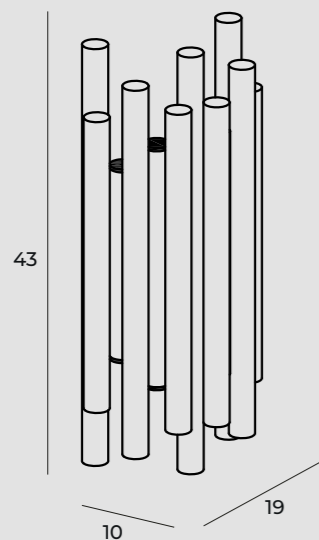

Organic

- wall lamp
- stainless steel, acrylic
- IP20

- **W0187**
- 8 x 1W LED 120V 360 LM
- gold

- **W0187D**
- 8 x 1W LED 120V 360 LM
- gold
- dimmable

- **W0311D**
- 8 x 1W LED 120V 360 LM
- brushed gold
- dimmable