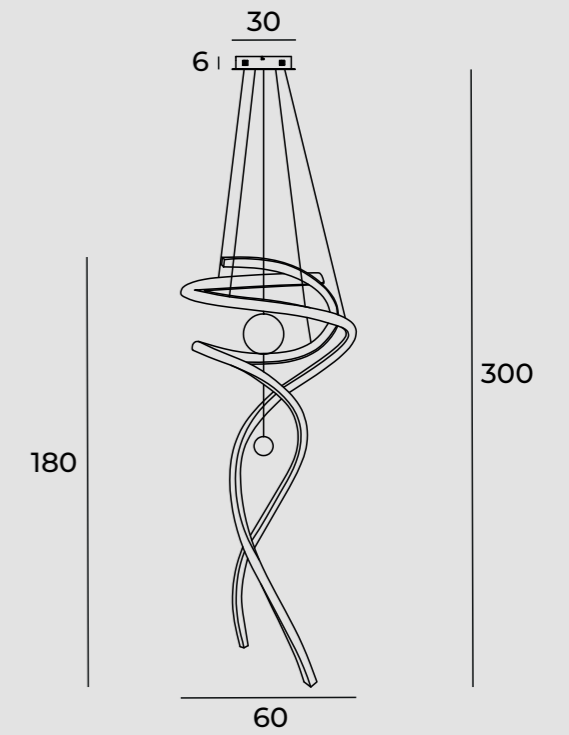

Ritz

- **P0483D**
- brushed gold
- pendant lamp
- 100W LED 220V 8600LM
  CRI 90 3000K
- stainless steel, acrylic
- IP20
- dimmable