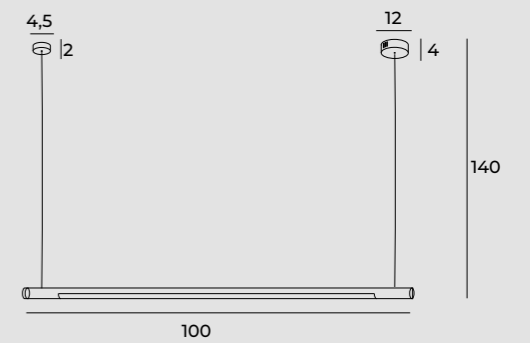

Organic

- metal, acrylic
- IP20
- pendant lamp

- **P0356**
- 1 x 16W LED 120V 1360 LM
- gold

- **P0356D**
- 1 x 16W LED 120V 1360 LM
- gold
- dimmable