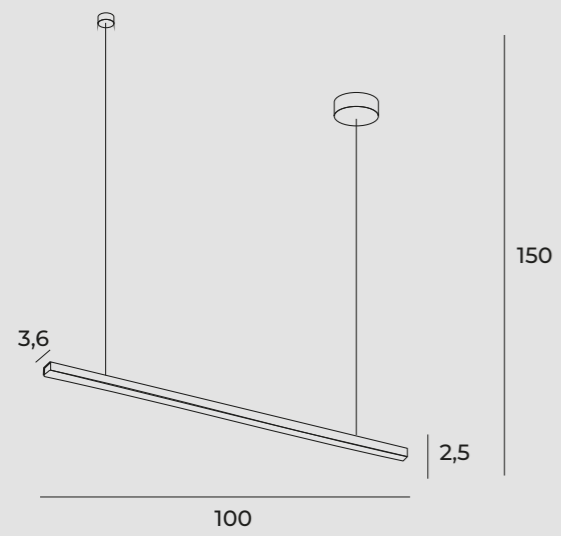

# Trio

- pendant lamp
- 1 x 18W LED 120V 1800LM
- stainless steel, acrylic
- IP20
- dimmable

**i** P0475D

brushed gold

**i** P0425D

gold