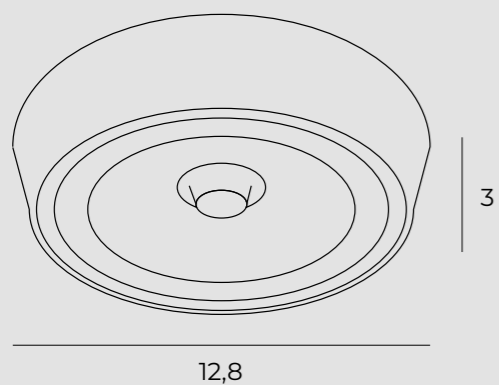

Charon

- ceiling lamp
- 1 x 12W LED 230V 1056LM CRI 90+ 3000K
- metal, glass
- IP65

C0207

white

C0208

black

C0208