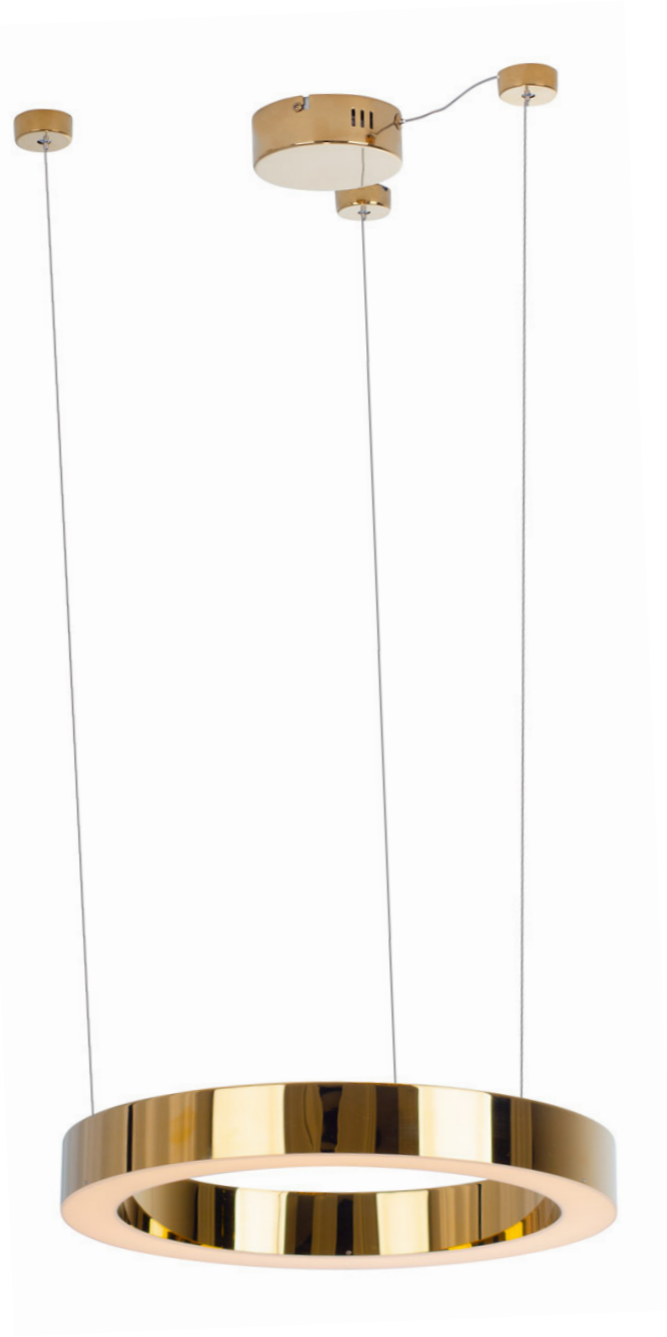

# Stardust

- i** P0432
- 6 x1W LED + 8W LED strip  
840LM CRI 80, 3000K
- pendant lamp
- stainless steel, acrylic
- gold
- IP20

# Luxury

- i** P0370D
- 1 x 67W LED 230V 6700LM
- pendant lamp
- stainless steel, acrylic
- gold
- IP20
- dimmable

# Luxury

- i** P0377D
- 1 x 25W LED 230V 2500LM
- pendant lamp
- stainless steel, acrylic
- gold
- IP20
- dimmable

# Luxury

- i** P0369D
- 1 x 67W LED 230V 6700LM
- pendant lamp
- stainless steel, acrylic
- gold
- IP20
- dimmable