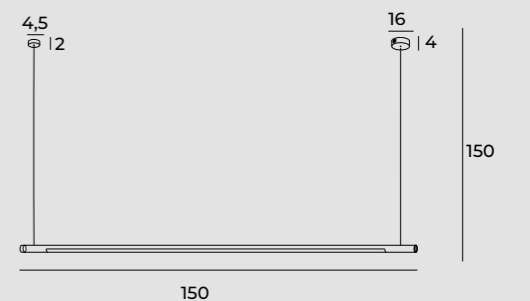

- **P0360**
- 1 x 26W LED 120V 2210 LM
- gold

- **P0360D**
- 1 x 26W LED 120V 2210 LM
- gold
- dimmable