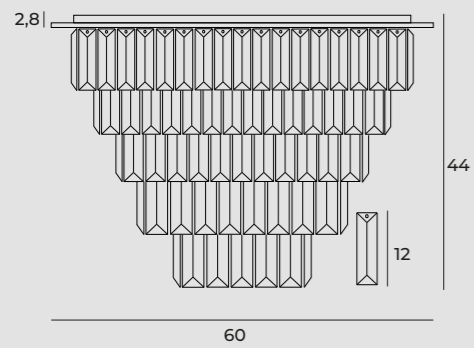

C0206

15 x 40W G9 230V