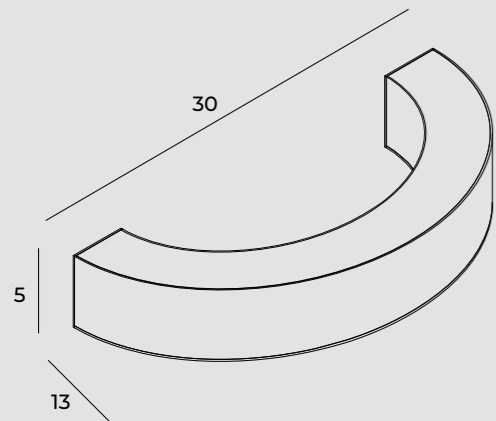

i W6720

wall lamp

1 x 7W 700LM