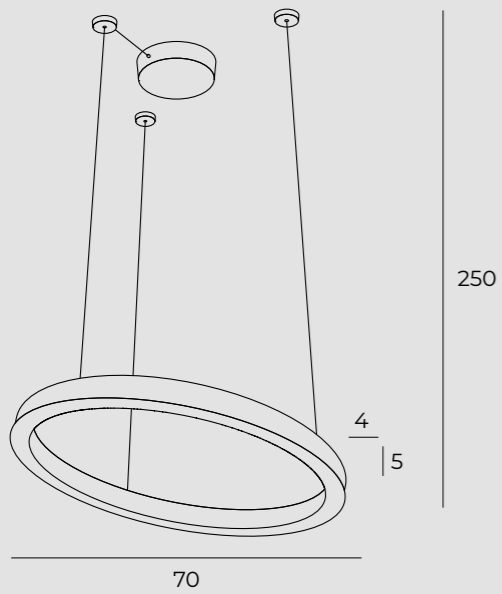

Luxury

- **i** P0369D
- 1 x 67W LED 230V 6700LM
- pendant lamp
- stainless steel, acrylic
- gold
- IP20
- dimmable