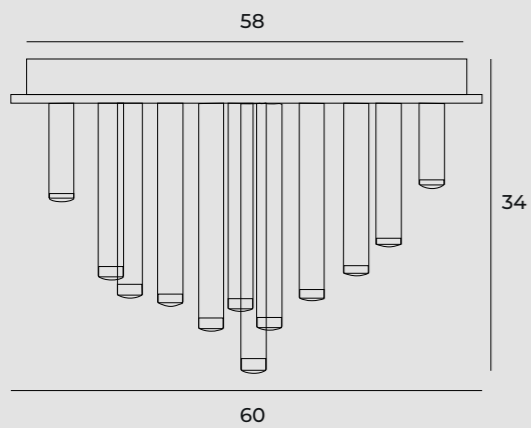

- **C0188D**
- 33 x 1W LED 230V 1980 LM