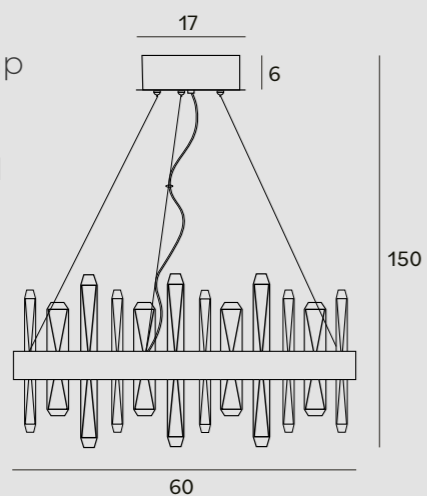

# Prince

● gold

⊗ metal, glass

Ⓜ IP20

**i** P0421

⊗ pendant lamp

💡 1 x 31W LED  
230V 1860LM

**i** P0420