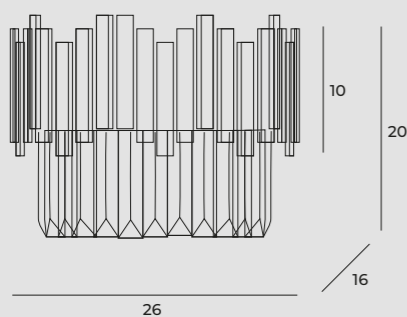

- **i** **W0251**
- ⊞ wall lamp
- 💡 3 x 40W G9 230V