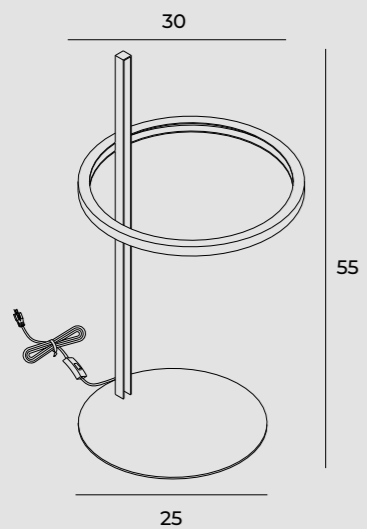

T2400

table lamp

1 x 14W LED 120V 1400LM