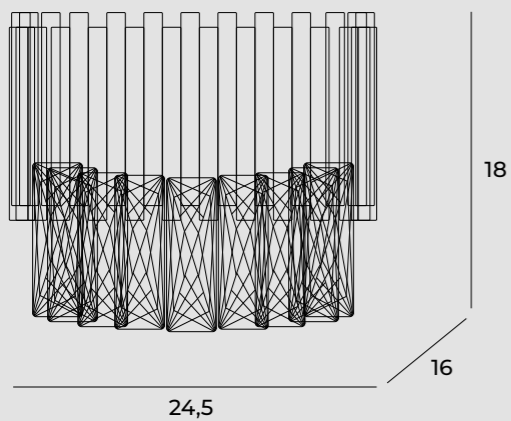

- ⓘ **W0250**
- ⌚ wall lamp
- 💡 3 x 40W G9 120V