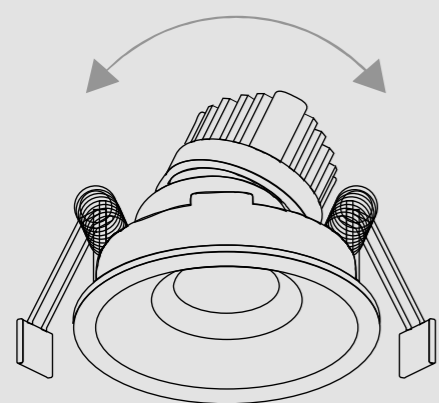

Galexo

recessed housing lamp

1 x 7W LED 230V 572LM CRI 90

metal

IP20

H0106

white

H0107

black

8,4

h=9,2