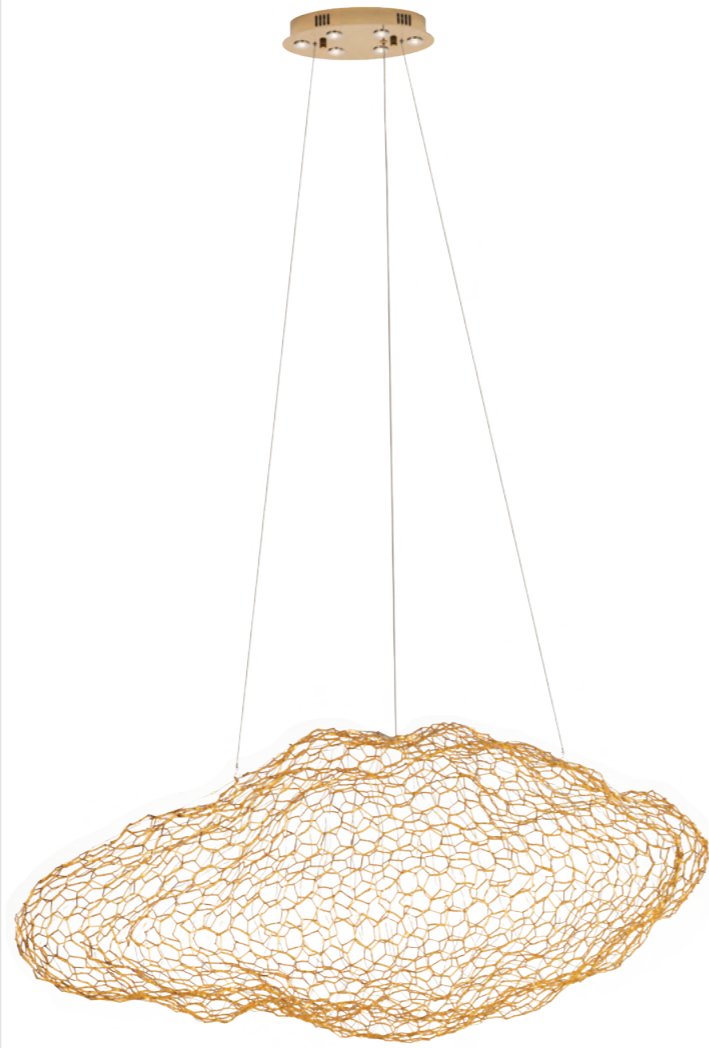

Stardust

- **i** P0432
- 6 x1W LED + 8W LED strip
  840LM CRI 80, 3000K
- pendant lamp
- stainless steel, acrylic
- gold
- IP20