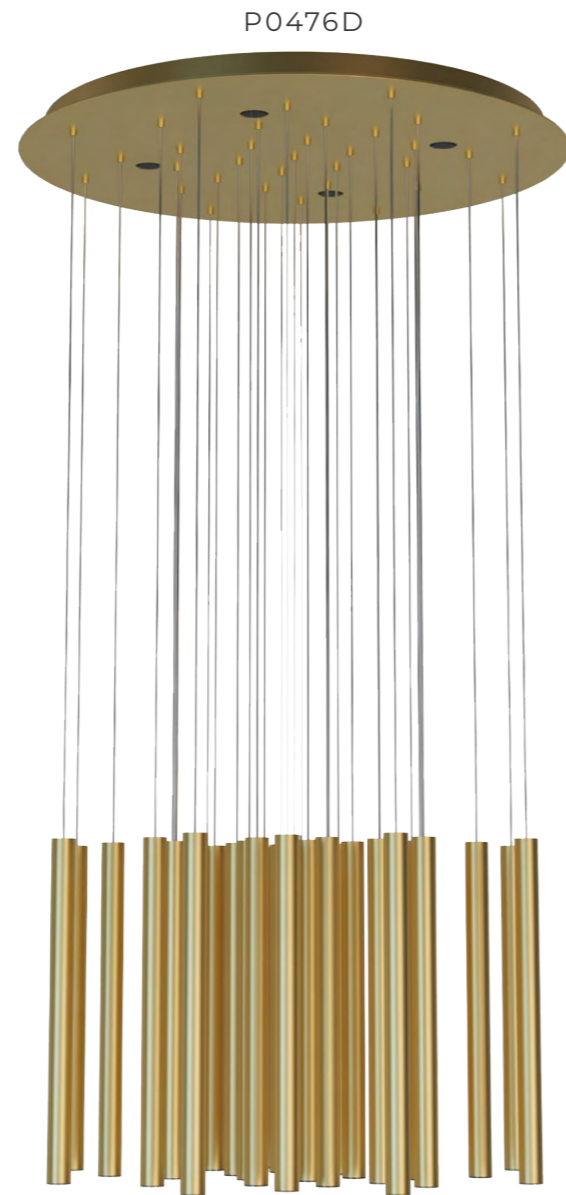

Organic

- **i** P6340
- brushed gold
- pendant lamp
- 33 x 1W + 4 x 3W LED
  2200LM CRI90 3000K
- stainless steel, acrylic
- IP20
- dimmable