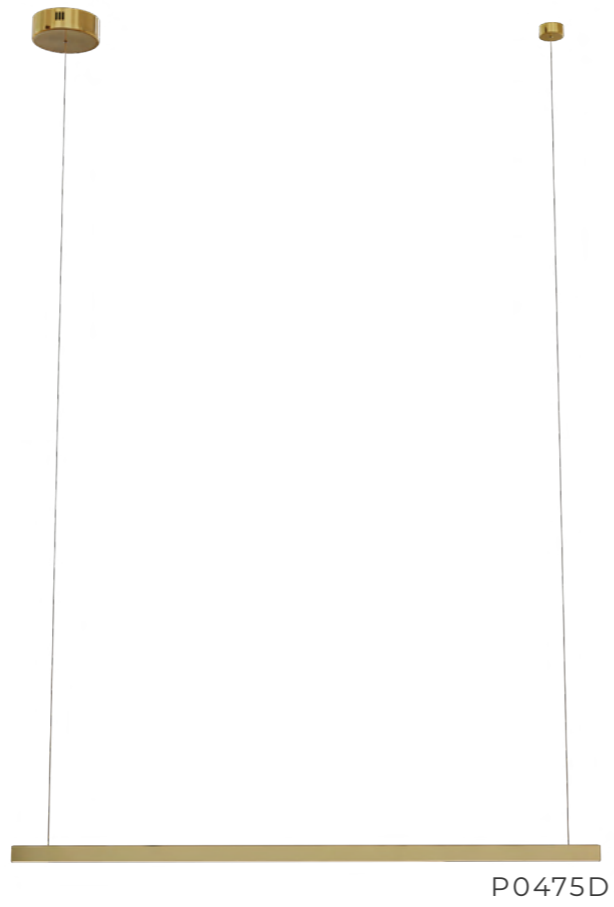

# Trio

- pendant lamp
- 1 x 18W LED 120V 1800LM
- stainless steel, acrylic
- IP20
- dimmable

**i** P0475D

brushed gold

**i** P0425D

gold