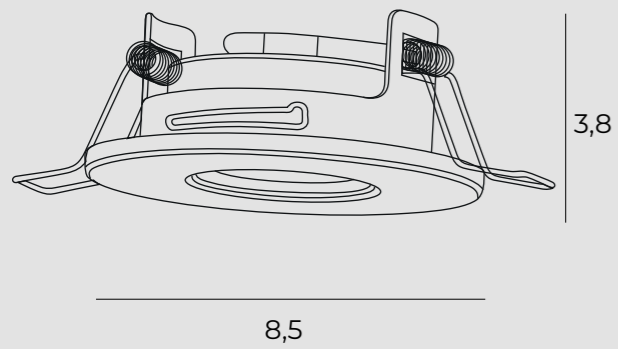

Aqua

recessed housing lamp

1 x 35W GU5.3 12V

metal

IP65

H0044

white

H0045

chrome