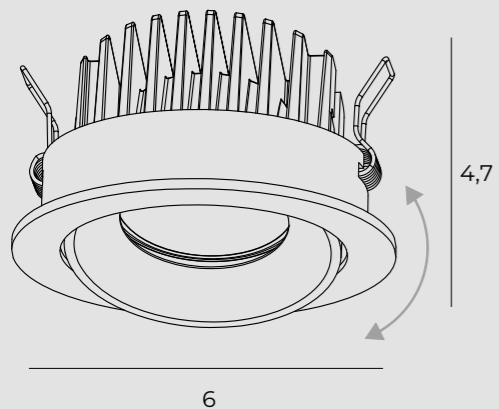

# Cyklop

-  recessed housing lamp
-  1 x 12W LED 230V 900LM CRI 90
-  metal
-  IP65

 **H0094**

 white

 **H0095**

 black

H0094

H0095