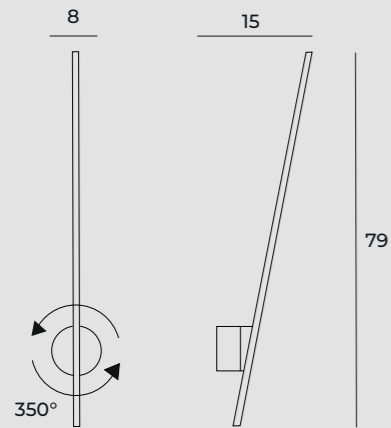

Spider

- **i** W0297
- gold
- 📺 wall lamp
- 💡 1 x 8,4W LED 230V 548LM CRI90 3000K
- 📏 metal, acrylic
- 🛡️ IP44