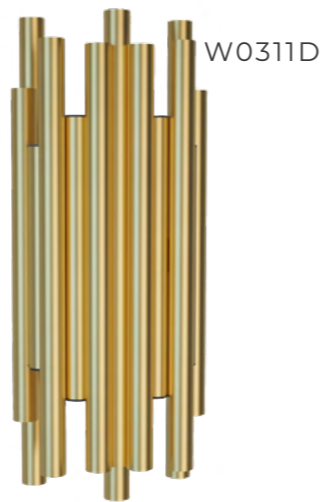

Organic

- wall lamp
- stainless steel, acrylic
- IP20

- **W0187**
- 8 x 1W LED 120V 360 LM
- gold

- **W0187D**
- 8 x 1W LED 120V 360 LM
- gold
- dimmable

- **W0311D**
- 8 x 1W LED 120V 360 LM
- brushed gold
- dimmable