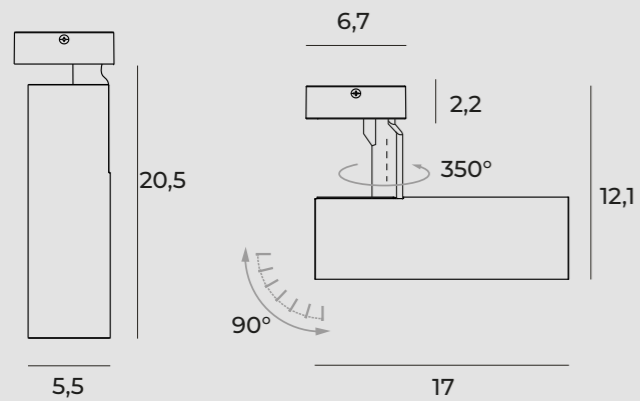

# Shinemaker

- ceiling lamp
- 1 x 15W LED 230V 1327LM CRI 90+ 3000K
- metal
- IP20

**i** C0209

white

**i** C0210

black

- recessed housing lamp
- 1 x 15W LED 230V 1327LM CRI 90+ 3000K
- metal
- IP20

**i** H0119