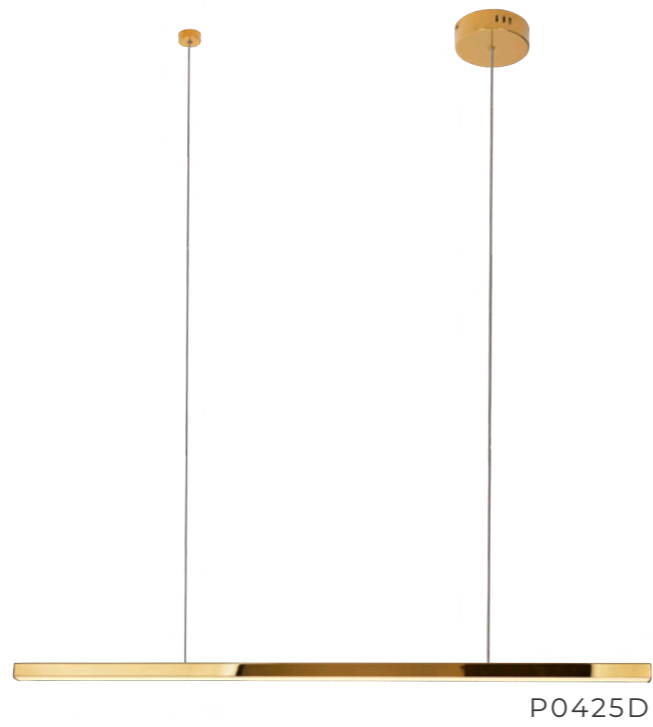

# Trio

- pendant lamp
- 1 x 18W LED 120V 1800LM
- stainless steel, acrylic
- IP20
- dimmable

**i** P0475D

brushed gold

**i** P0425D

gold