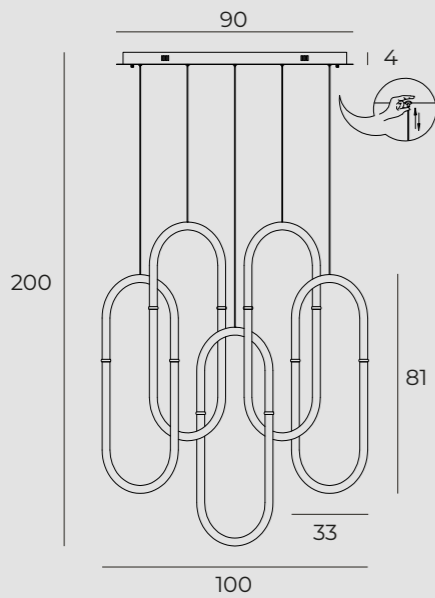

Olivia

- **i** P0429D
- 5 x 14,4W LED 230V
  5040LM CRI 90 3000K
- pendant lamp
- stainless steel, silicone
- gold
- IP20