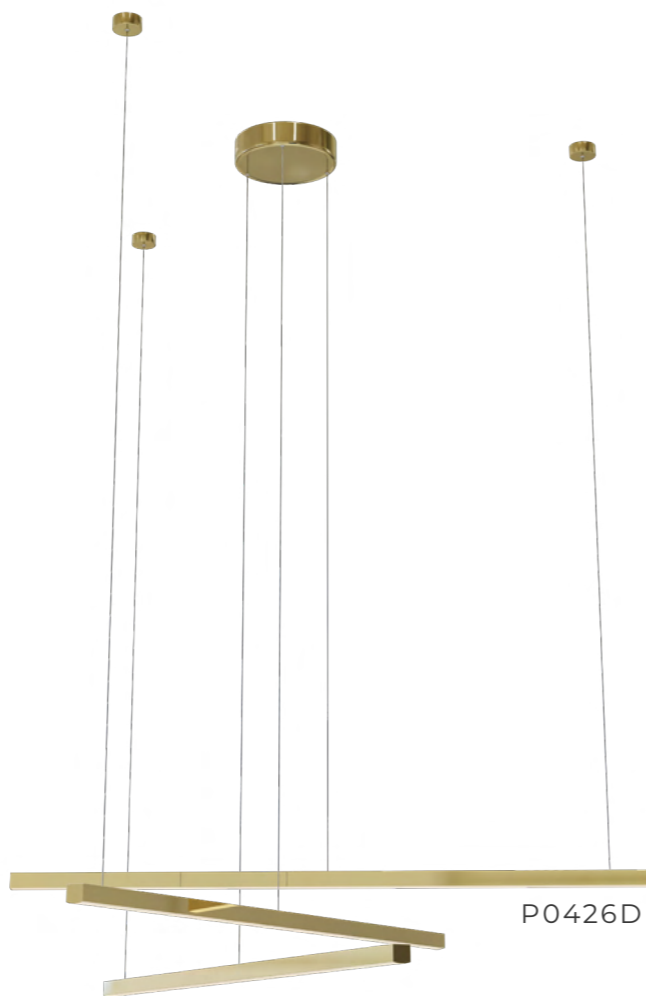

# Trio

- pendant lamp
- 3 x 12W LED 230V 2200LM CRI90 3000K
- stainless steel, acrylic
- IP20
- dimmable

**i** P0474D

brushed gold

**i** P0426D

gold