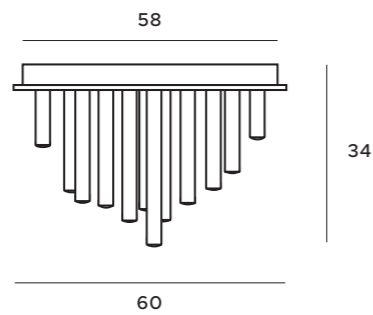

CO115D

33x1W LED 1980lm 3000K

chrom	chrome
stal nierdzewna, akryl	stainless steel, acrylic

CO188D

33x1W LED 1980lm 3000K

złote	gold
stal nierdzewna, akryl	stainless steel, acrylic

CO093D

33x1W LED 1980lm 3000K

miedź	copper
stal nierdzewna, akryl	stainless steel, acrylic