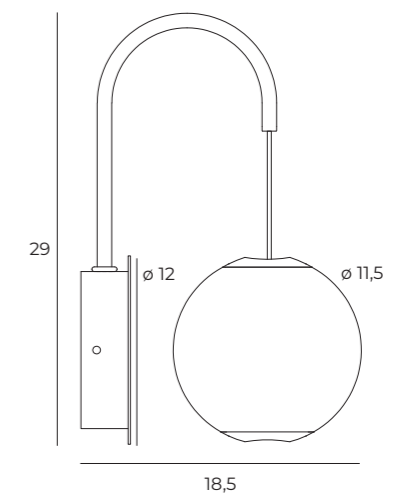

W0314

1 x 6W LED 522lm 3000K

chrom	chrome
stal nierdzewna, aluminium, akryl	stainless steel, aluminium, acrylic

LED
in. + traf.