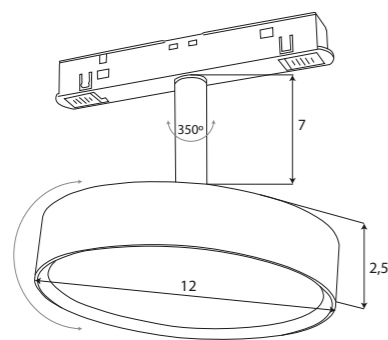

LED int(w)	⚡	☀️	🌈	CRI	💧 IP	📐	📦	📐	IES	
ON/OFF	M0013-N	BK	12W	48V	783.846lm	3000K	≥90	IP20	15-58°	—	✓	✓
DALI+	M0013-D	BK	12W	48V	783.846lm	3000K	≥90	IP20	15-58°	✓	✓	✓
zigbee	M0013-Z	BK	12W	48V	783.846lm	3000-5000K	≥90	IP20	15-58°	✓	✓	✓