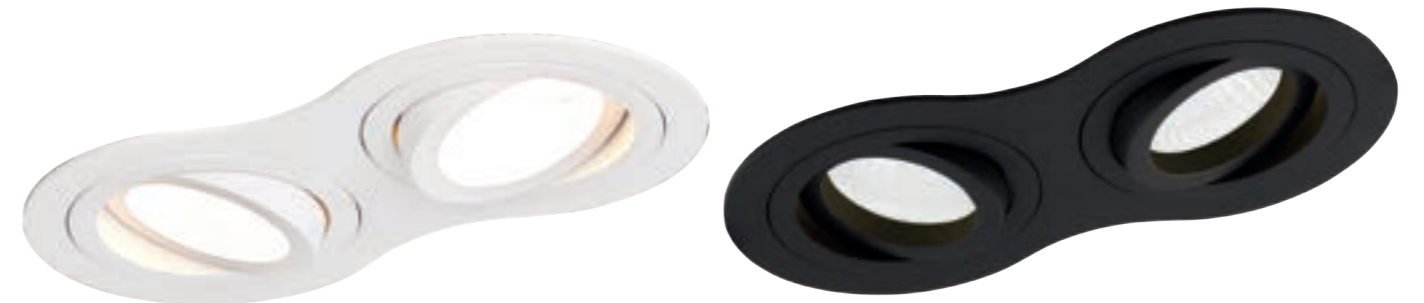

SIGNAL

H0083	WH	GU10	2 x 50W	230V	IP20	OPT.	2 x Ø 82mm
H0087	BK	GU10	2 x 50W	230V	IP20	OPT.	2 x Ø 82mm