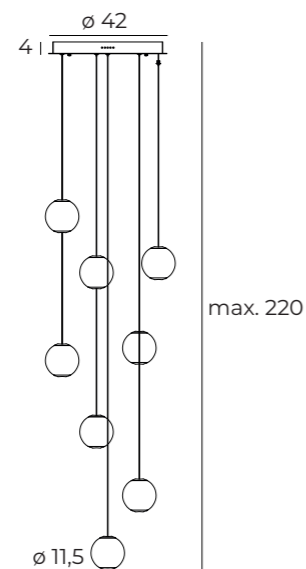

LED
in. + traf.

P0480

4 x 6W LED 1566lm 3000K

chrom	chrome
stal nierdzewna, aluminium, akryl	stainless steel, aluminium, acrylic

LED
in. + traf.

P0481

8 x 6W LED 3132lm 3000K

chrom	chrome
stal nierdzewna, aluminium, akryl	stainless steel, aluminium, acrylic