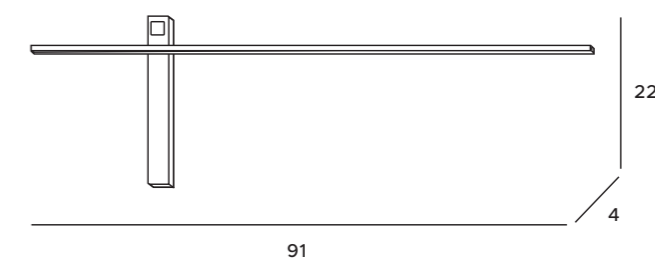

czarne	black
metal, akryl	metal, acrylic

IP
23

W0283

1x10W LED 700lm 3000K

czarne	black
metal, akryl	metal, acrylic

IP
23

SAPHIR

P0391