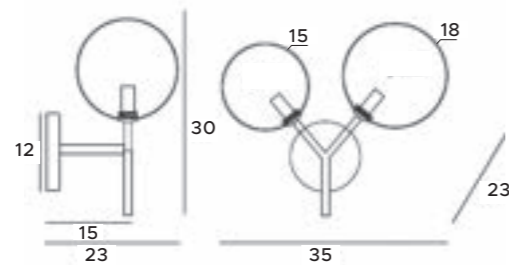

W0254

2x max 40W G9 230V

mosiądz	brass
metal, szkło	metal, glass

T0043

3x max 40W G9 230V

czarne	black
metal, szkło	metal, glass