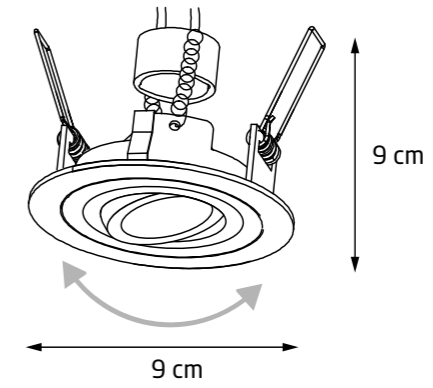

SIGNAL

H0084	WH	GU10	50W	230V	IP20	OPT.	Ø 82mm
H0086	BK	GU10	50W	230V	IP20	OPT.	Ø 82mm