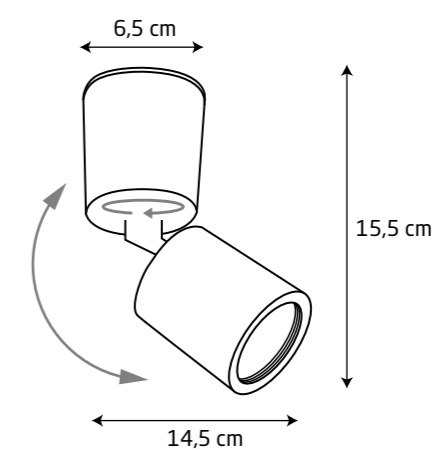

DOT							
C0123	WH	GU10	50W	230V	IP20	OPT.	✓
C0157	BK	GU10	50W	230V	IP20	OPT.	✓