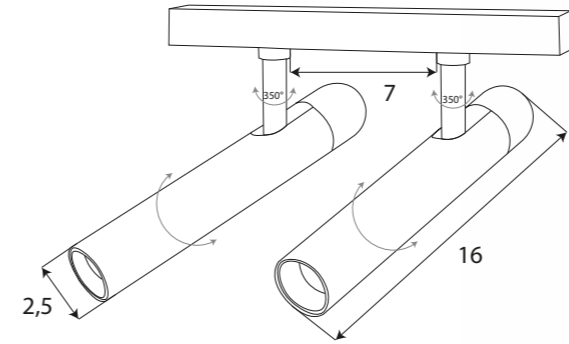

ON/OFF	LED int(W)	V	lm	K	CRI	IP	°	3D	IES	
M0020-N	BK	2X5W	48V	766.559lm	3000K	≥90	IP20	38°	✓	✓
zigbee M0020-Z	BK	2X5W	48V	766.559lm	3000-5000K	≥90	IP20	38°	✓	✓

ON/OFF	LED int(W)	V	lm	K	CRI	IP	°	3D	IES	
M0018-N	BK	8W	48V	766.559lm	3000K	≥90	IP20	40°	✓	✓
DALI+ M0018-D	BK	8W	48V	766.559lm	3000K	≥90	IP20	40°	✓	✓
zigbee M0018-Z	BK	8W	48V	766.559lm	3000-5000K	≥90	IP20	40°	✓	✓