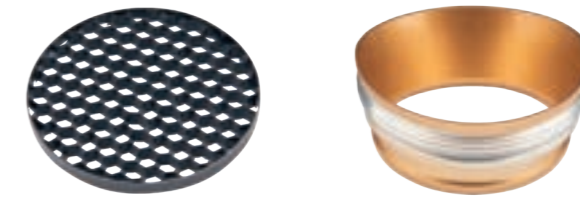

SHINEMAKER

		LED int(m)	INC	⚡	☀️	🌈	CRI	💧	🔥
H0119	WH	15W	✓	230V	1327lm	3000K	90+	IP20	36°
H0120	BK	15W	✓	230V	1327lm	3000K	90+	IP20	36°
HONEYCOMB									
RING GOLD SG									

*4000K for order