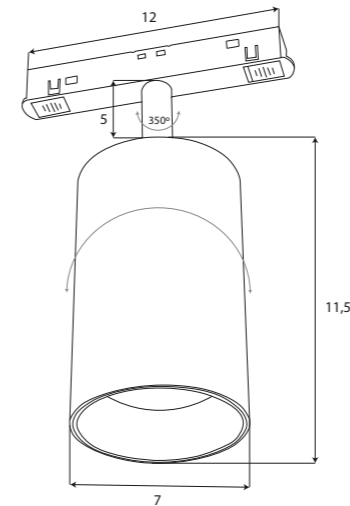

LED int(w)	⚡	☀️	🌈	CRI	💧	📐	📐	📐	IES
ON/OFF	M0008-N	BK	5W	48V	361.48 lm	3000K	≥90	IP20	24°	—	✓	✓
DALI+	M0008-D	BK	5W	48V	361.48lm	3000K	≥90	IP20	24°	✓	✓	✓
zigbee	M0008-Z	BK	5W	48V	361.48lm	3000-5000K	≥90	IP20	24°	✓	✓	✓

			LED int(w)	⚡	☀️	🌈	CRI	💧	📐	📐	📐	IES
ON/OFF	M0010-N	BK	20W	48V	1332.1lm	3000K	≥90	IP20	24°	—	✓	✓
DALI+	M0010-D	BK	20W	48V	1332.1lm	3000K	≥90	IP20	24°	✓	✓	✓
zigbee	M0010-Z	BK	20W	48V	1332.1lm	3000-5000K	≥90	IP20	24°	✓	✓	✓