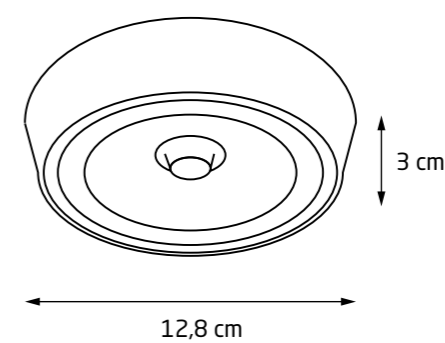

IP
65

CHARON

		LED int(W)	⚡	☀️	🌈	CRI	💧	📐	🌀	📦
C0207	WH	12W	230V	1056lm	3000K	90	IP65	30°	OPT.	✓
C0208	BK	12W	230V	1056lm	3000K	90	IP65	30°	OPT.	✓