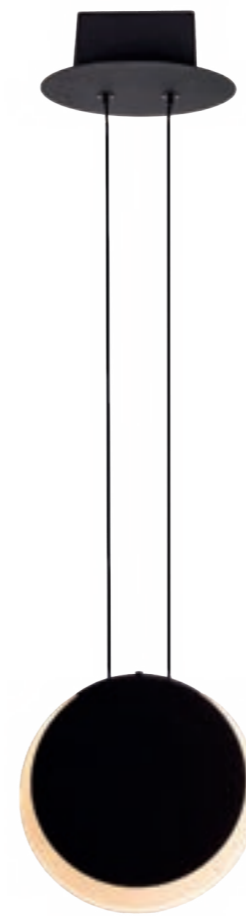

SUNSET

P0488

6W LED 360lm 3000K

czarne	black
aluminium, akryl	aluminium, acrylic

LED
in. + traf.

W0327
6W LED 360lm 3000K

czarne	black
aluminium, akryl	aluminium, acrylic

LED
in. + traf.