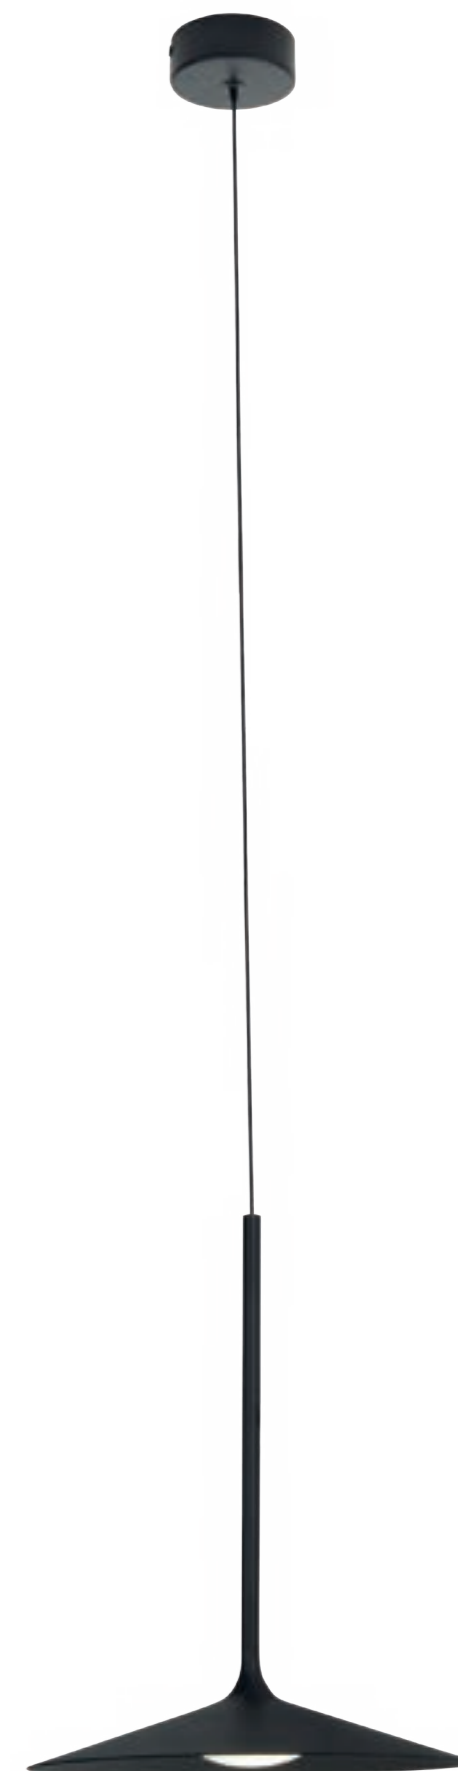

P0456

1x6W LED
540lm CRI 90+ 3000K

czarne	black
aluminium, akryl	aluminium, acrylic

LED
in. + traf.