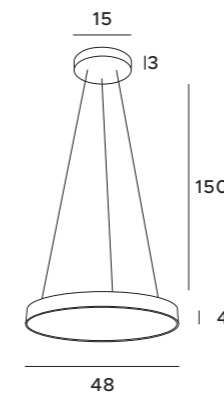

1x35W LED 2450lm 3000-4000K

czarne	black
rattan	rattan

LED
in. + traf.

P0452

1x48W LED 3360lm 3000K

czarne	black
metal, akryl	metal, acrylic

LED
in. + traf.

HONEY