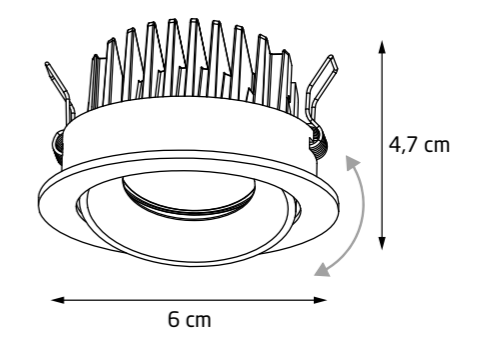

IP
65

CYKLOP		LED int(w)	⚡	☀	🌈	CRI	💧	📐	🌀	📦	IES	
H0094	WH	12W	230V	900lm	3000K	90	IP65	38°	TRIAC	Ø 80mm	✓	✓
H0095	BK	12W	230V	900lm	3000K	90	IP65	38°	TRIAC	Ø 80mm	✓	✓

*4000K for order