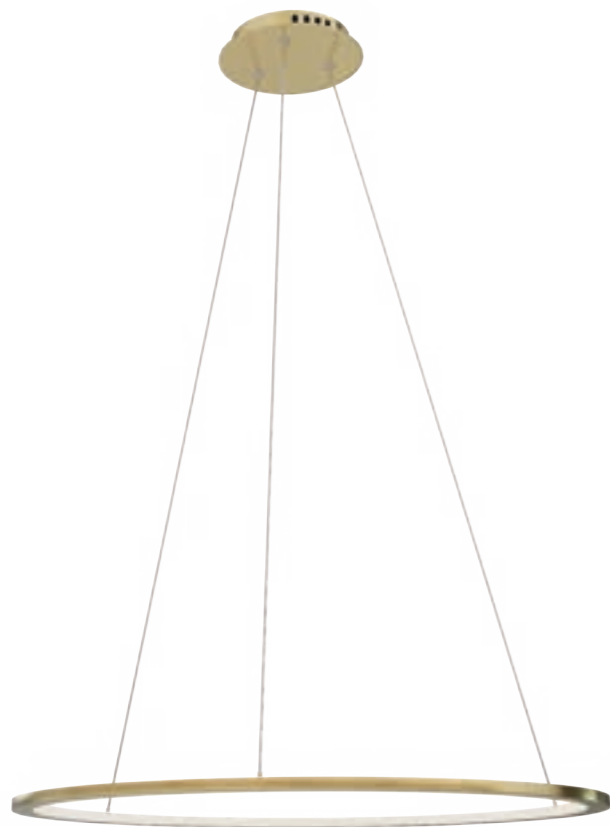

QUEEN

P0494

1x23W LED
2300lm 3000K

złote szczotkowane	brushed gold
stal nierdzewna, akryl	stainless steel, acrylic

P0493

1x19W LED
1900lm 3000K

złote szczotkowane	brushed gold
stal nierdzewna, akryl	stainless steel, acrylic