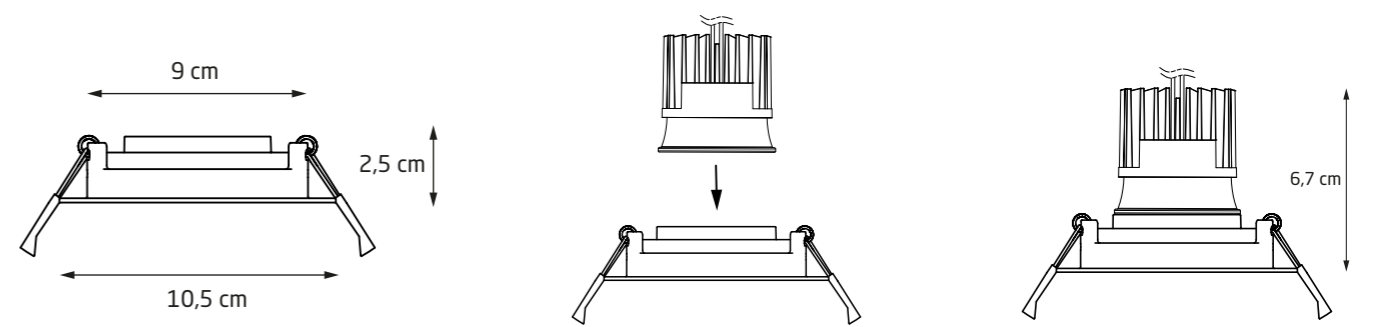

BELLATRIX TILTED

Model	Color	LED Module	Voltage	IP Rating	Beam Angle	Beam Diameter
H0117	WH	LED MODULE H0112	230V	IP54	60°	Ø 90mm
H0118	BK	LED MODULE H0112	230V	IP54	60°	Ø 90mm