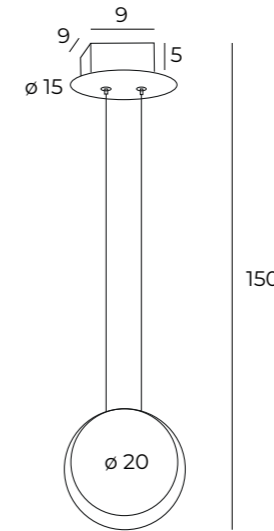

SUNSET

P0488

6W LED 360lm 3000K

czarne	black
aluminium, akryl	aluminium, acrylic

LED
in. + traf.

W0327
6W LED 360lm 3000K

czarne	black
aluminium, akryl	aluminium, acrylic

LED
in. + traf.