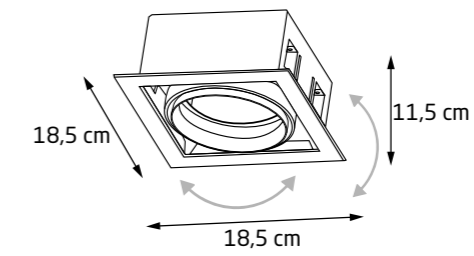

HIT

								
H0081	WH	GU10	2 x 50W	230V	IP20	OPT.	195mm x 100mm	✓
H0091	BK	GU10	2 x 50W	230V	IP20	OPT.	195mm x 100mm	✓

MATRIX

H0048	BK	GU10	50W	230V	IP20	OPT.	170mm X 170mm ✓
H0059	WH	GU10	50W	230V	IP20	OPT.	170mm X 170mm ✓