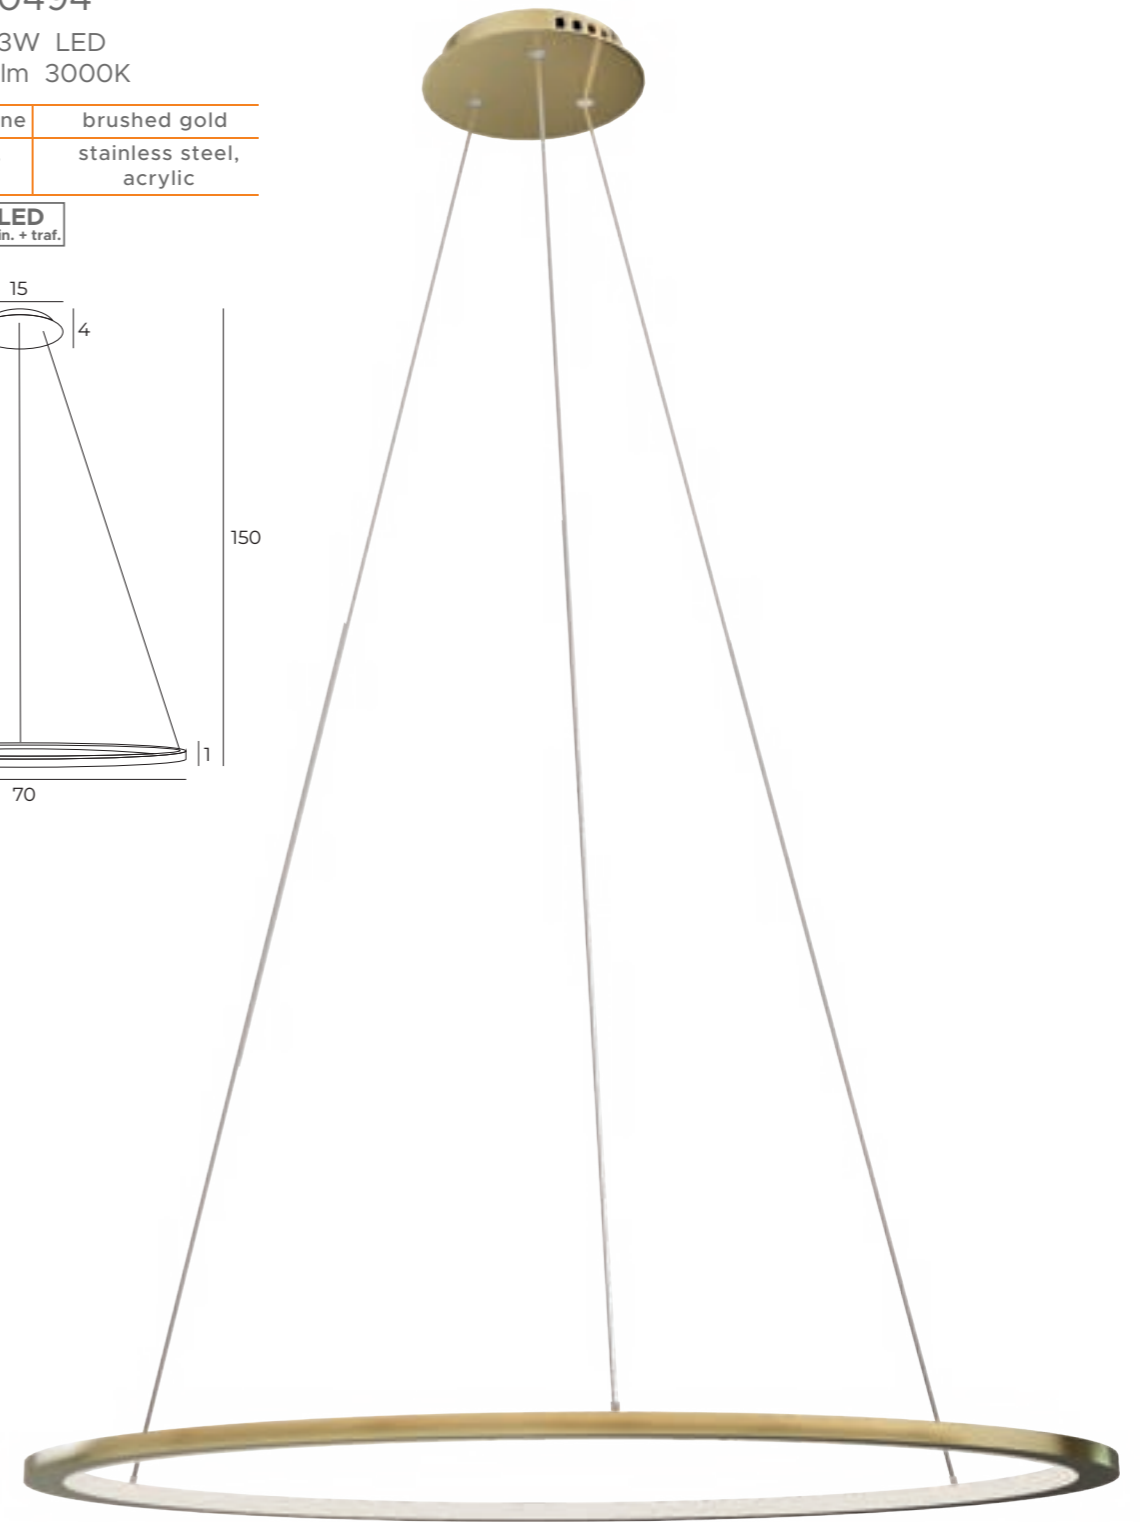

P0494

1x23W LED
2300lm 3000K

złote szczotkowane	brushed gold
stal nierdzewna, akryl	stainless steel, acrylic