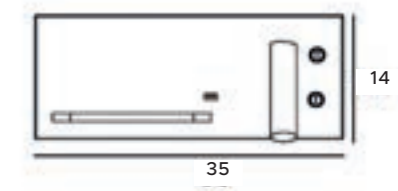

LED
in. + traf.

SUPERIOR

WO291

1x3W LED 240LM + 6W LED
300lm CRI85 3000K

białe	white
żelazo, aluminium, akryl	iron, aluminium, acrylic

WO291L

1x3W LED 240lm + 6W LED
300lm CRI85 3000K

białe	white
żelazo, aluminium, akryl	iron, aluminium, acrylic