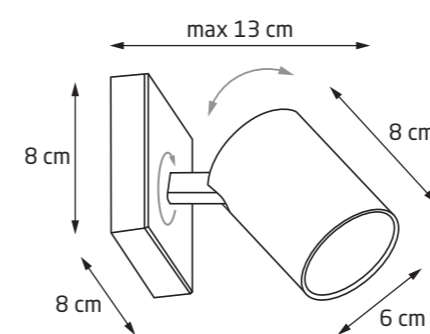

2x50W GU10 230V

białe	white
metal	metal

W0219

1x50W GU10 230V

czarne	black
metal	metal

W0221

2x50W GU10 230V

czarne	black
metal	metal