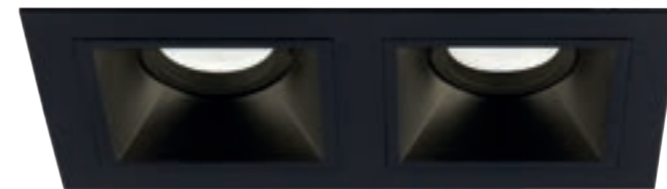

IP
32

HIDEN

H0109	WH	10W	230V	900lm	3000K	90	IP32	38°	Ø 90mm	✓
H0110	BK	10W	230V	900lm	3000K	90	IP32	38°	Ø 90mm	✓

HIT

								
H0080	WH	GU10	50W	230V	IP20	OPT.	100mm x 100mm	✓
H0090	BK	GU10	50W	230V	IP20	OPT.	100mm x 100mm	✓