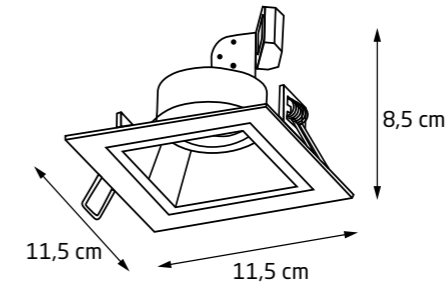

HIT

H0080	WH	GU10	50W	230V	IP20	OPT.	100mm x 100mm	✓
H0090	BK	GU10	50W	230V	IP20	OPT.	100mm x 100mm	✓

HIT

H0081	WH	GU10	2 x 50W	230V	IP20	OPT.	195mm x 100mm	✓
H0091	BK	GU10	2 x 50W	230V	IP20	OPT.	195mm x 100mm	✓