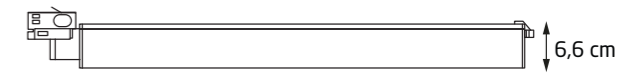

czarne | black

S0010

białe | white

1x36W LED 3400lm CRI80
4000K

metal, akryl

metal, acrylic

120,8 cm

5 cm