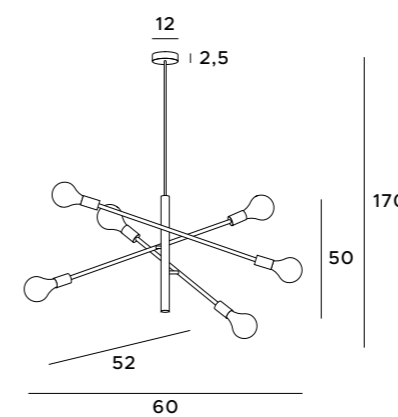

LED
in. + traf.

P0469

16W LED 1280lm 3000K

czarne	black
metal, szkło mleczne	metal, opal glass

LED
in. + traf.

P0397

6x40W E27 230V

czarne, złote metal	black, gold metal
------------------------	----------------------