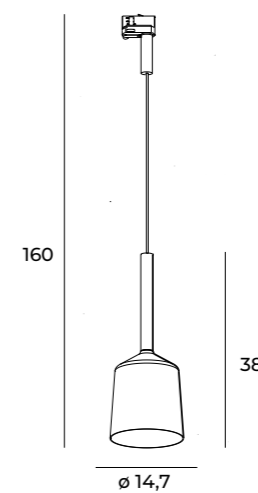

TULIPE

S0017	WH	E27	1x 35W	230V	IP20	✓
S0018	BK	E27	1x 35W	230V	IP20	✓