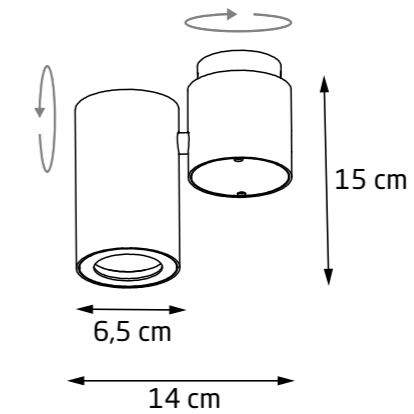

BARRO

C0036	WH	GU10	50W	230V	IP20	OPT.	✓
C0035	BK	GU10	50W	230V	IP20	OPT.	✓