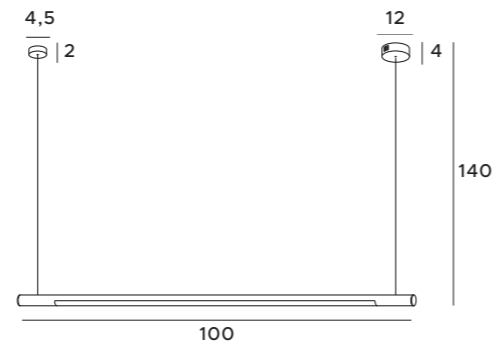

P0357	P0356
P0357D	P0356D
białe | white	złote | gold
1x16W LED 1360lm 3000K	
stal nierdzewna, akryl	stainless steel, acrylic

P0355	P0354
P0355D	P0354D
chrom | chrome	czarne | black
1x16W LED 1360lm 3000K	
stal nierdzewna, akryl	stainless steel, acrylic