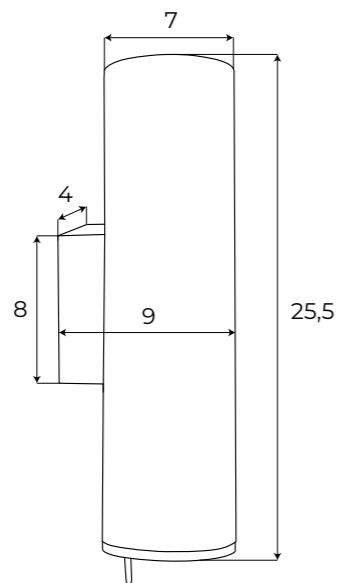

NEW

W0330

2 x GU10 MAX 7W

czarne	black
metal	metal

NEW

W0331

2 x GU10 MAX 7W

białe	white
metal	metal