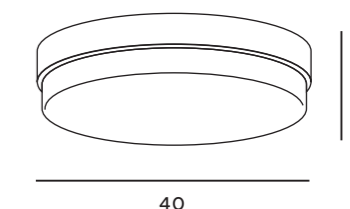

C0193

3x40W E27 230V

białe	white
metal, szkło mleczne	metal, opal glass

C0194

3x40W E27 230V

czarne	black
metal, szkło mleczne	metal, opal glass