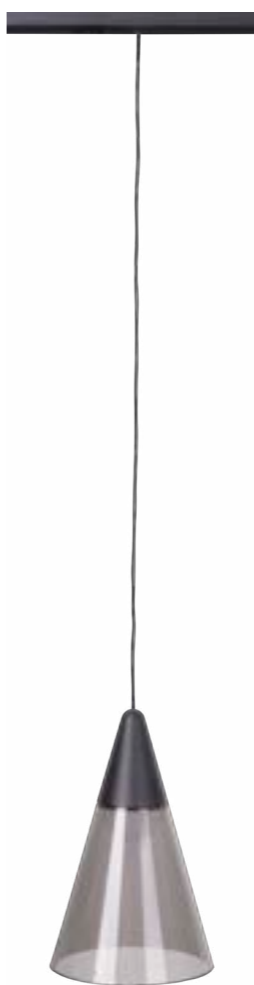

LED int(w)	⚡	☀️	🌈	CRI	💧 IP	📐	📦	📐	IES	
ON/OFF	M0013-N	BK	12W	48V	783.846lm	3000K	≥90	IP20	15-58°	—	✓	✓
DALI+	M0013-D	BK	12W	48V	783.846lm	3000K	≥90	IP20	15-58°	✓	✓	✓
zigbee	M0013-Z	BK	12W	48V	783.846lm	3000-5000K	≥90	IP20	15-58°	✓	✓	✓

		LED int(w)	⚡	☀️	🌈	CRI	💧 IP	📐	📦	📐	IES	
ON/OFF	M0014-N	BK	11,5W	48V	855.016lm	3000K	≥90	IP20	—	—	✓	✓
DALI+	M0014-D	BK	11,5W	48V	855.016lm	3000K	≥90	IP20	—	✓	✓	✓
zigbee	M0014-Z	BK	11,5W	48V	855.016lm	3000-5000K	≥90	IP20	—	✓	✓	✓

		LED int(w)	⚡	☀️	🌈	CRI	💧 IP	📐	📦	📐	IES	
ON/OFF	M0015-N	BK	6W	48V	187.301lm	3000K	≥90	IP20	—	—	✓	✓
DALI+	M0015-D	BK	6W	48V	187.301lm	3000K	≥90	IP20	—	✓	✓	✓
zigbee	M0015-Z	BK	6W	48V	187.301lm	3000-5000K	≥90	IP20	—	✓	✓	✓