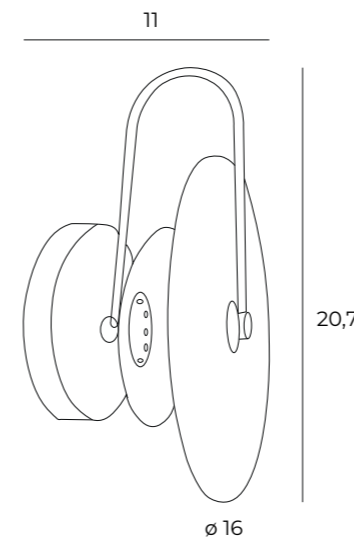

W0329

3W LED 210lm 3000K

czarne	black
aluminium, alabaster, akryl	aluminium, alabaster, acrylic

LED
in. + traf.