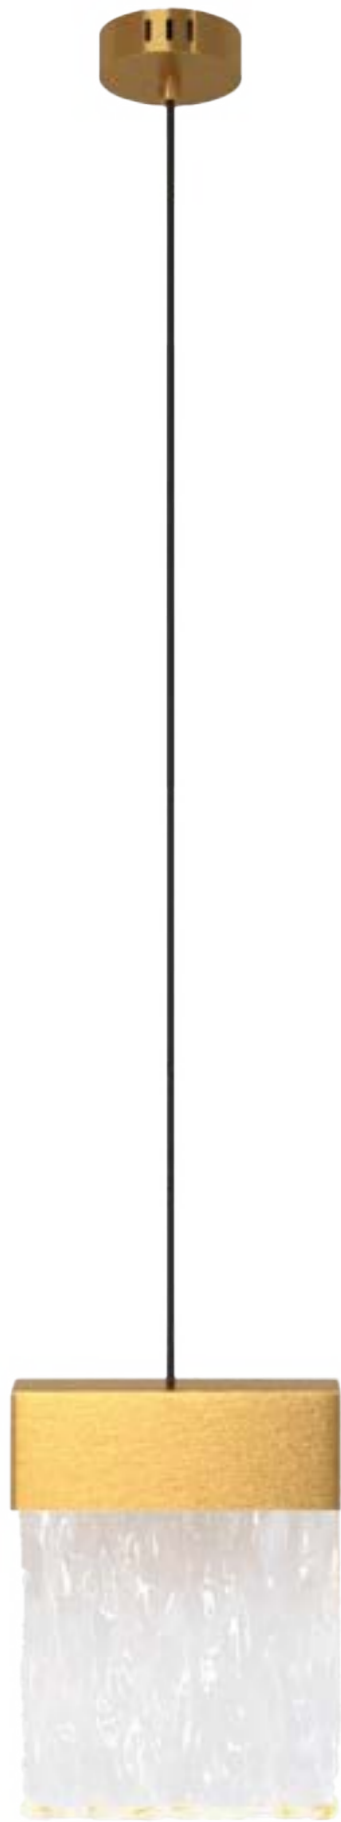

złoto szczotkowane	brushed gold
stal nierdzewna, szkło	stainless steel, glass

W0360
1X4,5W LED
360lm CRI90 3000K

złoto szczotkowane	brushed gold
stal nierdzewna, szkło	stainless steel, glass