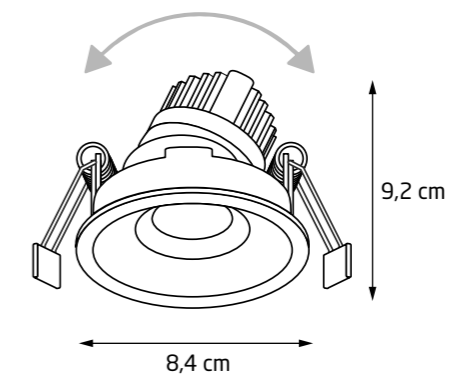

H0106

RH0106/RH0107
BLACK

RH0106/RH0107
WHITE

H0106 + RH0106/RH0107

H0107 + RH0106/RH0107

GALEXO

		LED int(W)	⚡	☀️	🌈 CRI	💧 IP	📐 Beam	🌀 Ø	📦	IES
H0106	WH	7W	230V	572lm	3000K	90	IP20	38°	Ø 75mm	✓ ✓
H0107	BK	7W	230V	572lm	3000K	90	IP20	38°	Ø 75mm	✓ ✓
RH0106/H0107	WH									
RH0106/H0107	BK									