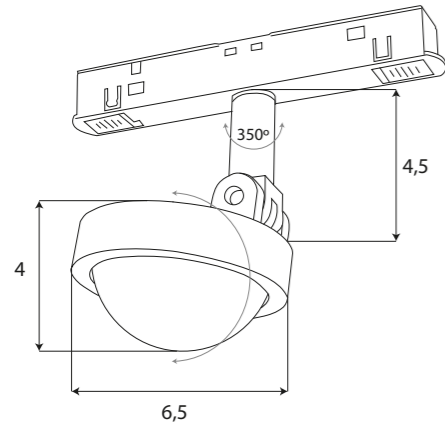

ON/OFF	LED int(W)	V	lm	K	CRI	IP	°	3D	IES	
M0020-N	BK	2X5W	48V	766.559lm	3000K	≥90	IP20	38°	✓	✓
zigbee M0020-Z	BK	2X5W	48V	766.559lm	3000-5000K	≥90	IP20	38°	✓	✓

ON/OFF	LED int(W)	V	lm	K	CRI	IP	°	3D	IES	
M0018-N	BK	8W	48V	766.559lm	3000K	≥90	IP20	40°	✓	✓
DALI+ M0018-D	BK	8W	48V	766.559lm	3000K	≥90	IP20	40°	✓	✓
zigbee M0018-Z	BK	8W	48V	766.559lm	3000-5000K	≥90	IP20	40°	✓	✓