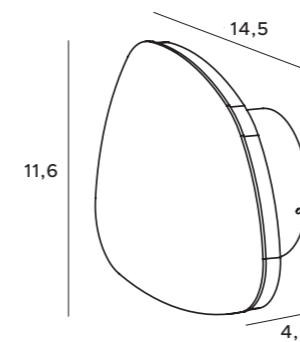

W0300

1x5W LED 230V
300lm CRI 90 3000K

czarne	black
aluminium, akryl	aluminium, acrylic

LED
in. + traf.

W0302

1x10W LED 230V
600lm CRI 90 3000K

czarne	black
aluminium, akryl	aluminium, acrylic

LED
in. + traf.