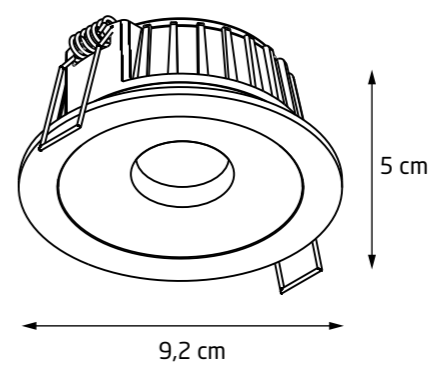

PLAZMA

		LED Int(W)	⚡	●	■	CRI	💧	△	🔍
H0089	WH	13W	230V	572lm	3000K	90	IP54	20°	Ø 80mm
H0088	BK	13W	230V	572lm	3000K	90	IP54	20°	Ø 80mm