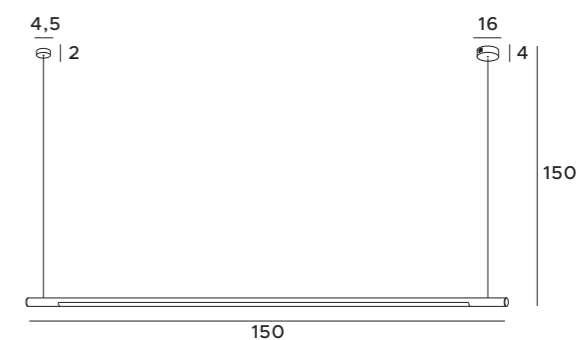

P0361	P0360 P0360D
białe | white	złote | gold
1x26W LED 2210lm 3000K	
stal nierdzewna, akryl	stainless steel, acrylic