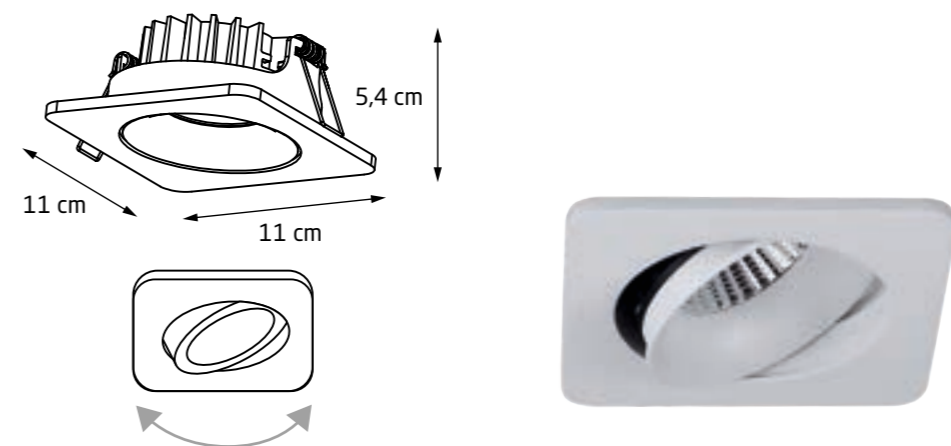

230V

IP65

Ø 70mm

ARYA FIXED

H0096	WH	8W	230V	610lm	3000K	90	IP20	35°	TRIAC	Ø 80mm	✓	✓
H0097	BK	8W	230V	610lm	3000K	90	IP20	35°	TRIAC	Ø 80mm	✓	✓

ARYA TILTED

H0099	BK	8W	230V	610lm	3000K	90	IP20	35°	TRIAC	Ø 80mm	✓	✓