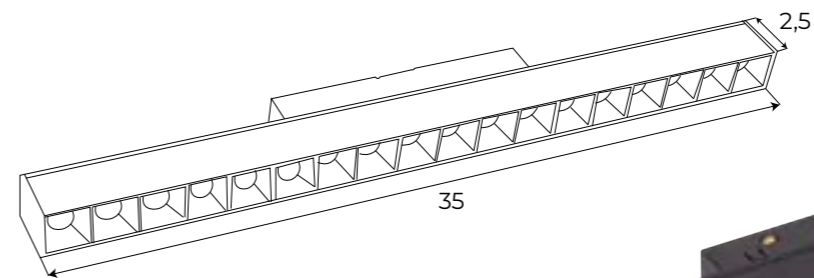

LED int(w)	⚡	☀️	🌈	CRI	💧 IP	📐 Beam	🌀 Dim	📦 DALI	📶 Zigbee	📏 IES
ON/OFF	M0005-N	BK	18W	48V	1048.8lm	3000K	≥90	IP20	24°	—	✓	✓	✓
DALI+	M0005-D	BK	18W	48V	1048.8lm	3000K	≥90	IP20	24°	✓	✓	✓	✓
zigbee	M0005-Z	BK	18W	48V	1048.8lm	3000-5000K	≥90	IP20	24°	✓	✓	✓	✓