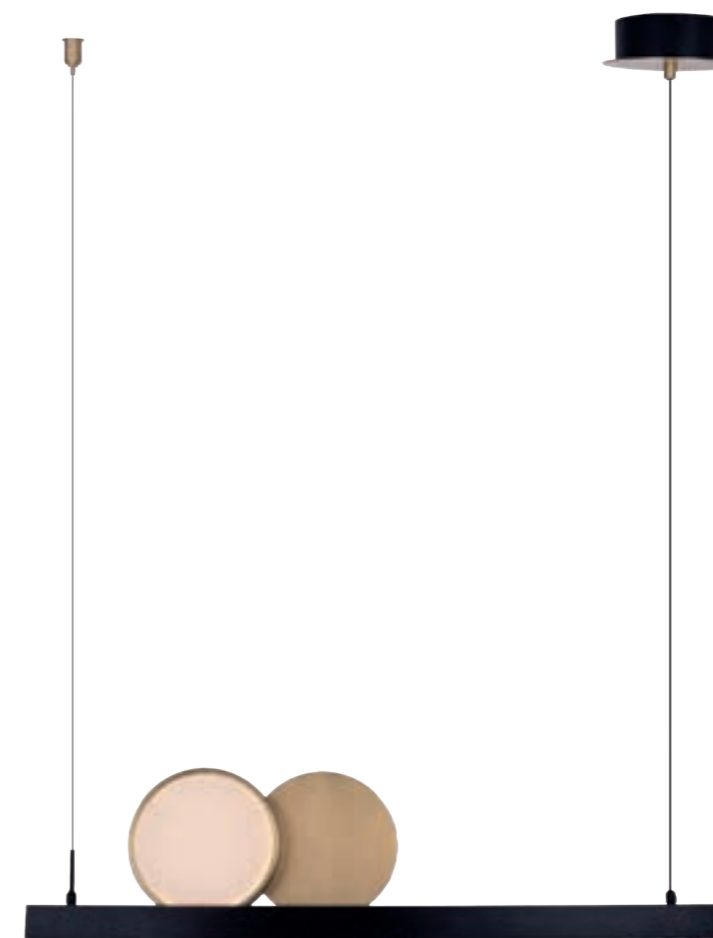

MOMO

P0487
35W LED 3010lm 3000K

czarne, złote	black, gold
aluminium,	aluminium,
żelazo, akryl	iron, acrylic

LED
in. + traf.