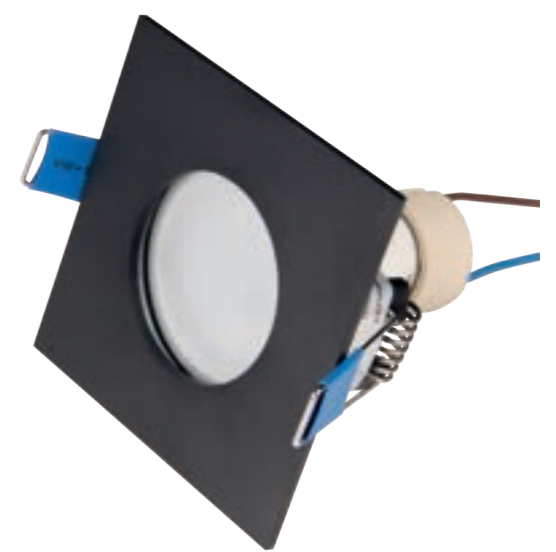

SIGNAL

							
H0083	WH	GU10	2 x 50W	230V	IP20	OPT.	2 x Ø 82mm
H0087	BK	GU10	2 x 50W	230V	IP20	OPT.	2 x Ø 82mm

SQUARE

H0093

BK

 GU10

 50W

 230V