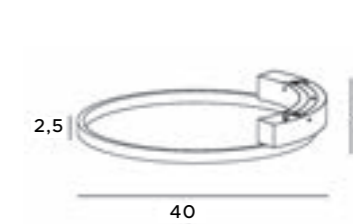

C0198

1x38W 2280lm 3000K

czarne	black
aluminium, silikon	aluminium, silikon

LED
in. + traf.

C0199

1x25W 1500lm 3000K

czarne	black
aluminium, silikon	aluminium, silikon

LED
in. + traf.