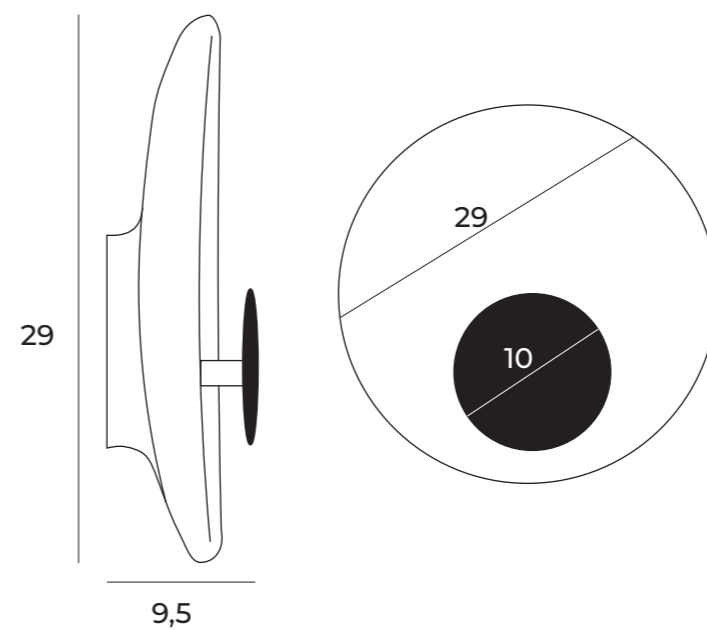

OYAKA

W0325

5W LED 300lm 3000K

czarne	black
gips, aluminium, żywica	gypsum, aluminium, resin

LED
in. + traf.