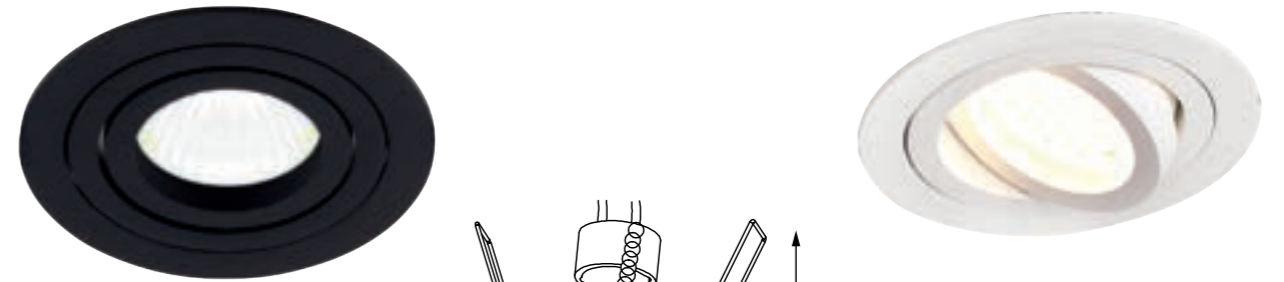

SIGNAL

H0084	WH	GU10	50W	230V	IP20	OPT.	Ø 82mm
H0086	BK	GU10	50W	230V	IP20	OPT.	Ø 82mm