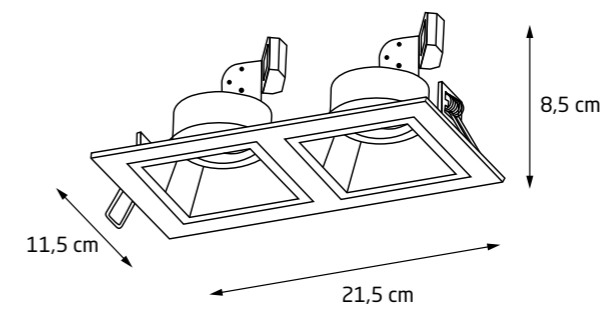

HIT

								
H0081	WH	GU10	2 x 50W	230V	IP20	OPT.	195mm x 100mm	✓
H0091	BK	GU10	2 x 50W	230V	IP20	OPT.	195mm x 100mm	✓

MATRIX

H0048	BK	GU10	50W	230V	IP20	OPT.	170mm X 170mm ✓
H0059	WH	GU10	50W	230V	IP20	OPT.	170mm X 170mm ✓