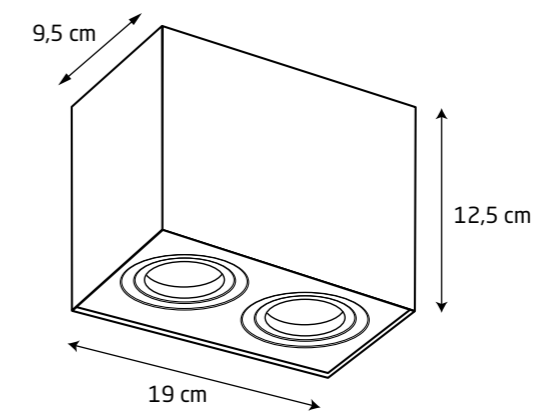

BASIC SQUARE

C0088	WH	GU10	2 x 50W	230V	IP20	OPT.	✓
C0089	BK	GU10	2 x 50W	230V	IP20	OPT.	✓