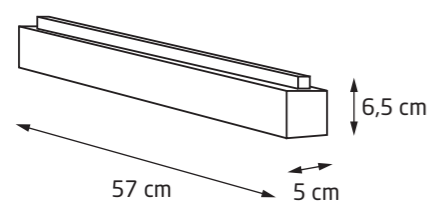

C0190   C0124
C0190D   C0124D
czarne | black   białe | white

1x18W LED 1300lm 4000K
metal, akryl   metal, acrylic