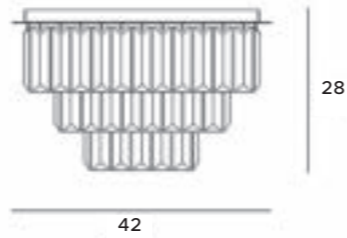

C0205

9x40W G9 230V

złote	gold
metal, szkło	metal, glass

C0136

9x40W G9 230V

chrom	chrome
metal, szkło	metal, glass