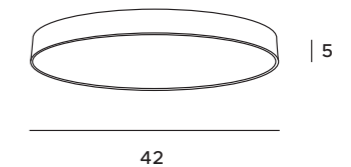

1x35W LED 2450lm 3000-4000K

czarne	black
rattan	rattan

LED
in. + traf.

P0452

1x48W LED 3360lm 3000K

czarne	black
metal, akryl	metal, acrylic

LED
in. + traf.

HONEY