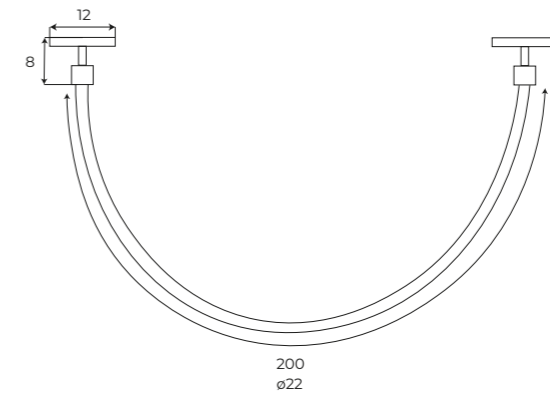

ON/OFF	LED int(W)	V	lm	K	CRI	IP	3D	IES	
M0022-N	BK	15W	48V	1027.71lm	3000K	≥90	IP20	✓	✓
zigbee M0022-Z	BK	15W	48V	1027.71lm	3000-5000K	≥90	IP20	✓	✓