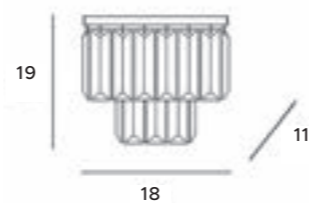

W0288

2x40W G9 230V

złote	gold
metal, szkło	metal, glass

W0209

2x40W G9 230V

chrom	chrome
metal, szkło	metal, glass