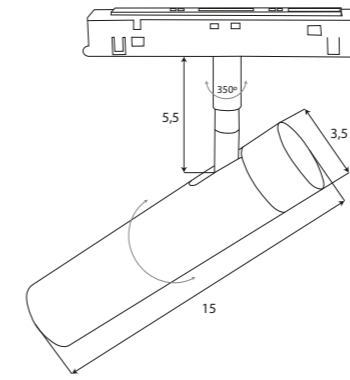

LED int(w)	⚡	☀	🌈	CRI	💧	🔥	🌀	📦	IES
ON/OFF	M0011-N	BK	8W	48V	578.368lm	3000K	≥90	IP20	—	—	✓	✓
DALI+	M0011-D	BK	8W	48V	578.368lm	3000K	≥90	IP20	—	✓	✓	✓
zigbee	M0011-Z	BK	8W	48V	578.368lm	3000-5000K	≥90	IP20	—	✓	✓	✓