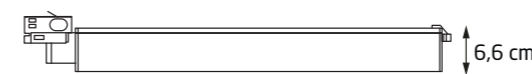

66,2 cm

5 cm

S0008

czarne | black

S0010

białe | white

1x36W LED 3400lm CRI80
4000K

metal, akryl

metal, acrylic