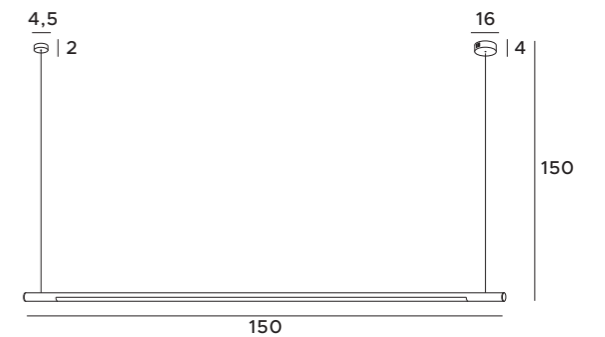

P0359	P0358
P0359D	P0358D
chrom | chrome	czarne | black
1x26W LED 2210lm 3000K	
stal nierdzewna, akryl	stainless steel, acrylic