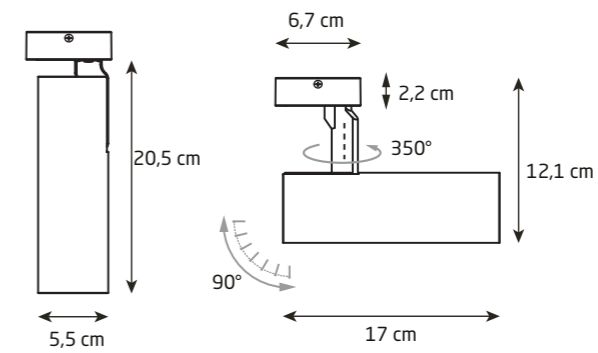

SHINEMAKER

		LED Int(W)	INC	⚡	☀️	🌈	CRI	💧	🔺	🌀	👁️	📦	IES
C0209	WH	15W	✓	230V	1327lm	3000K	90+	IP20	36°	TRIAC	✓	✓	✓
C0210	BK	15W	✓	230V	1327lm	3000K	90+	IP20	36°	TRIAC	✓	✓	✓
HONEYCOMB											✓		
RING GOLD											SG	✓	

*4000K for order