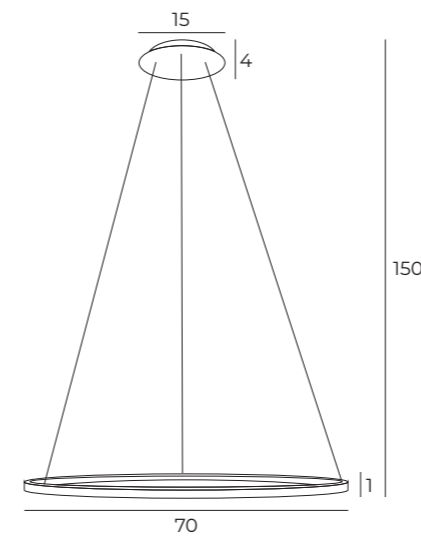

P0494

1x23W LED
2300lm 3000K

złote szczotkowane	brushed gold
stal nierdzewna, akryl	stainless steel, acrylic