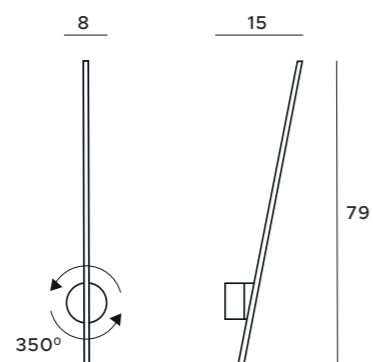

W0267

1x8,4W LED 548lm 3000K

czarne	black
metal, akryl	metal, acrylic

LED
in. + traf.

W0297

1x8,4W LED 548lm 3000K

złote	gold
metal, akryl	metal, acrylic

LED
in. + traf.