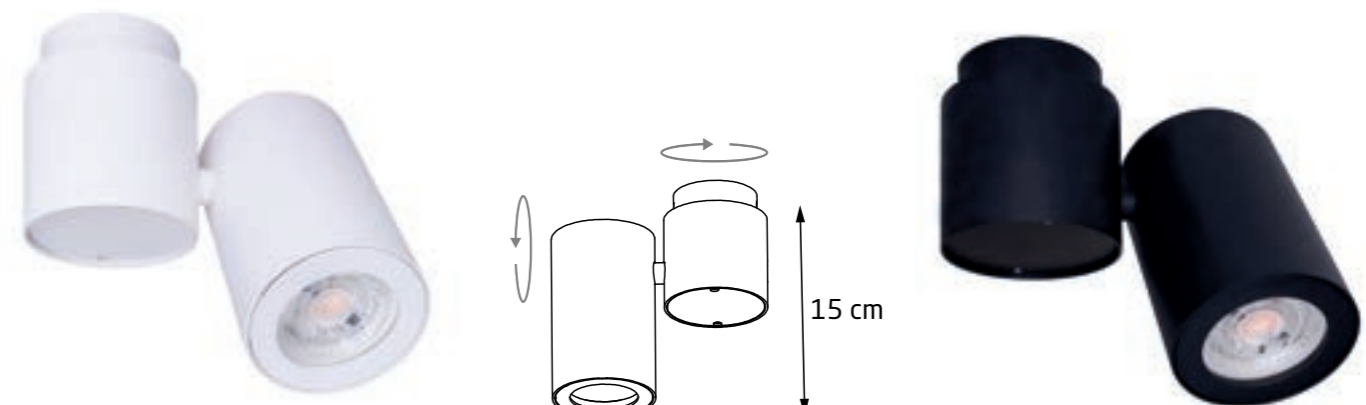

BARRO

C0036	WH	GU10	50W	230V	IP20	OPT.	✓
C0035	BK	GU10	50W	230V	IP20	OPT.	✓