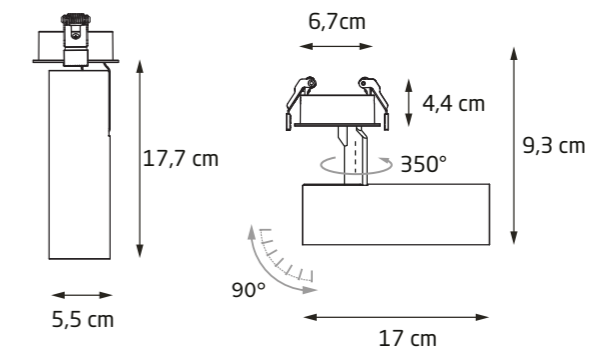

SHINEMAKER

		LED int(m)	INC	⚡	☀️	🌈	CRI	💧	🔥
H0119	WH	15W	✓	230V	1327lm	3000K	90+	IP20	36°
H0120	BK	15W	✓	230V	1327lm	3000K	90+	IP20	36°
HONEYCOMB									
RING GOLD SG									

*4000K for order