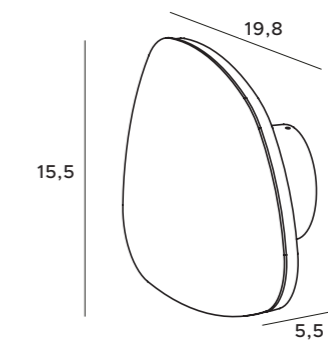

W0300

1x5W LED 230V
300lm CRI 90 3000K

czarne	black
aluminium, akryl	aluminium, acrylic

LED
in. + traf.

W0302

1x10W LED 230V
600lm CRI 90 3000K

czarne	black
aluminium, akryl	aluminium, acrylic

LED
in. + traf.