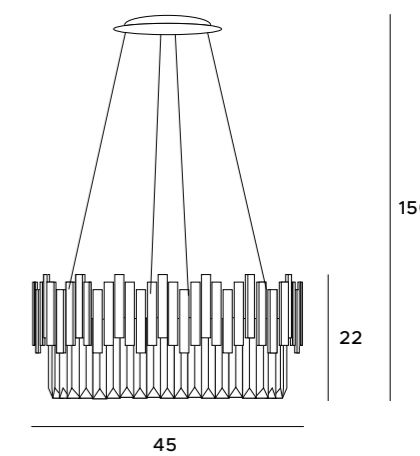

P0368

8x40W E14 230V

złote	gold
metal, szkło	metal, glass