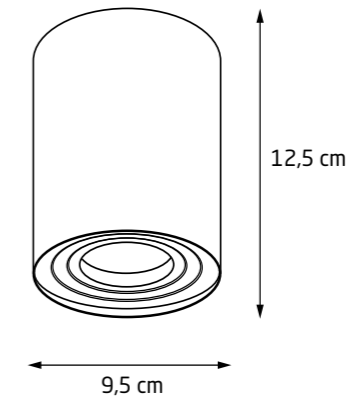

BASIC ROUND

C0067	WH	GU10	50W	230V	IP20	OPT.	✓
C0068	BK	GU10	50W	230V	IP20	OPT.	✓

BASIC ROUND

C0085	WH	GU10	2 x 50W	230V	IP20	OPT.	✓
C0086	BK	GU10	2 x 50W	230V	IP20	OPT.	✓