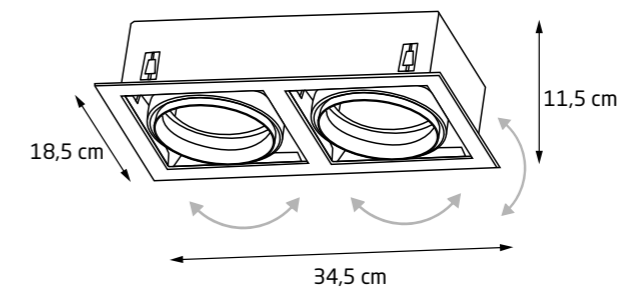

HIT

								
H0081	WH	GU10	2 x 50W	230V	IP20	OPT.	195mm x 100mm	✓
H0091	BK	GU10	2 x 50W	230V	IP20	OPT.	195mm x 100mm	✓

MATRIX

H0048	BK	GU10	50W	230V	IP20	OPT.	170mm X 170mm ✓
H0059	WH	GU10	50W	230V	IP20	OPT.	170mm X 170mm ✓