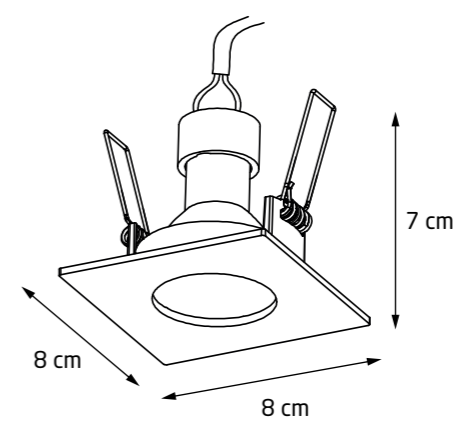

SQUARE

H0093

BK

GU10

50W

230V

IP44

OPT.

Ø 68mm