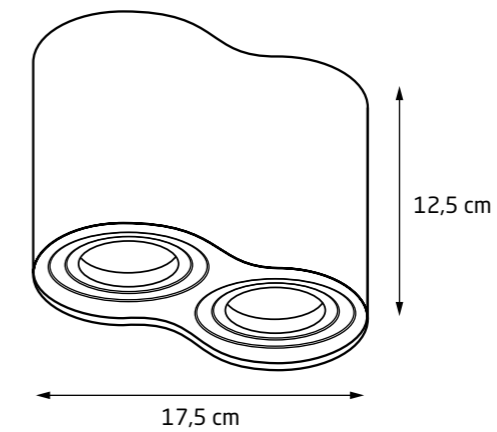

BASIC ROUND

C0067	WH	GU10	50W	230V	IP20	OPT.	✓
C0068	BK	GU10	50W	230V	IP20	OPT.	✓

BASIC ROUND

C0085	WH	GU10	2 x 50W	230V	IP20	OPT.	✓
C0086	BK	GU10	2 x 50W	230V	IP20	OPT.	✓