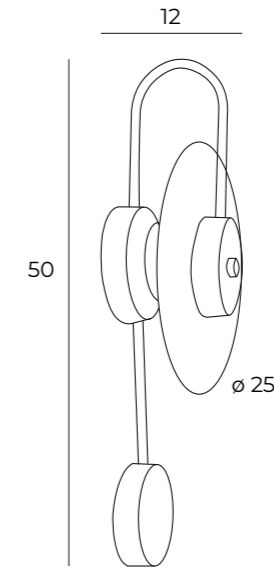

RAMO

W0324

2x5W LED 800lm 3000K

czarne, złote	black, gold
aluminium, stal, akryl	aluminium, steel, acrylic

LED
in. + traf.

RETRO

W0328

6W LED 420lm 3000K