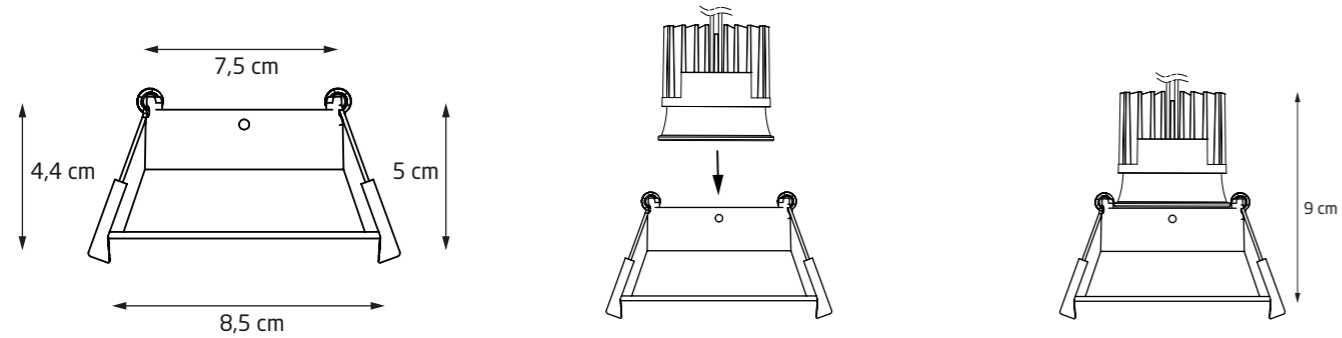

BK

LED MODULE H0112

230V

IP54

60°

Ø 90mm

IP
54

BELLATRIX BATH