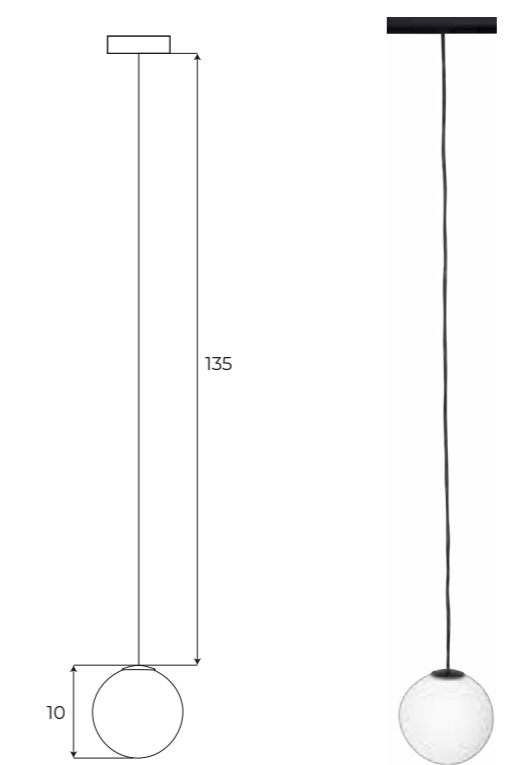

LED int(w)	⚡	☀️	🌈	CRI	💧 IP	🔺	🌀	📦 3D	IES	
ON/OFF	M0017-N	BK	6W	48V	525.197lm	3000K	≥90	IP20	—	—	✓	✓
DALI+	M0017-D	BK	6W	48V	525.197 lm	3000K	≥90	IP20	—	✓	✓	✓
zigbee	M0017-Z	BK	6W	48V	525.197lm	3000-5000K	≥90	IP20	—	✓	✓	✓