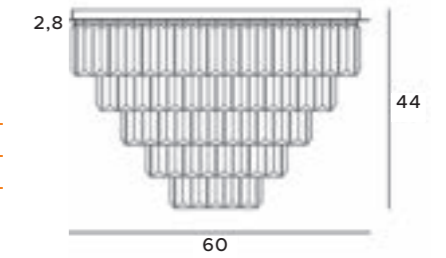

C0206		C0137	
15x40W G9 230V		15x40W G9 230V	
złote	gold	chrom	chrome
metal, szkło	metal, glass	metal, szkło	metal, glass