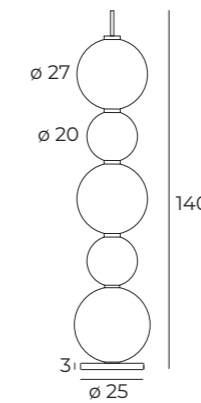

TAMA

F0058

25W LED 2000lm 3000K

czarne	black
metal, szkło mleczne	metal, opal glass

LED
in. + traf.