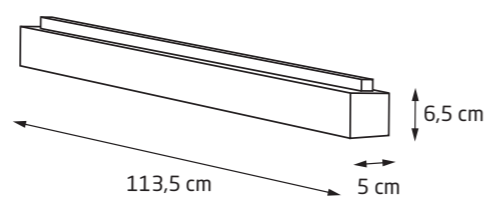

C0175   C0125
C0175D   C0125D
czarne | black   białe | white

1x36W LED 2700lm 4000K
metal, akryl   metal, acrylic

*3000K for order
86