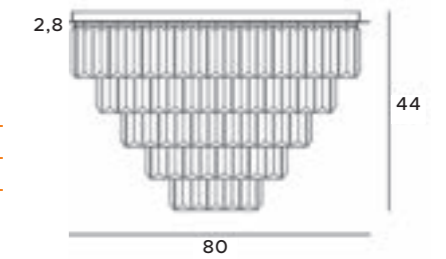

C0224		C0225	
16x40W G9 230V		16x40W G9 230V	
złote	gold	chrom	chrome
metal, szkło	metal, glass	metal, szkło	metal, glass