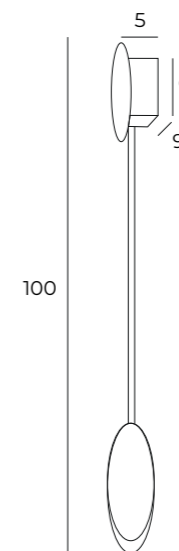

P0488

6W LED 360lm 3000K

czarne	black
aluminium, akryl	aluminium, acrylic

LED
in. + traf.

W0327
6W LED 360lm 3000K

czarne	black
aluminium, akryl	aluminium, acrylic

LED
in. + traf.