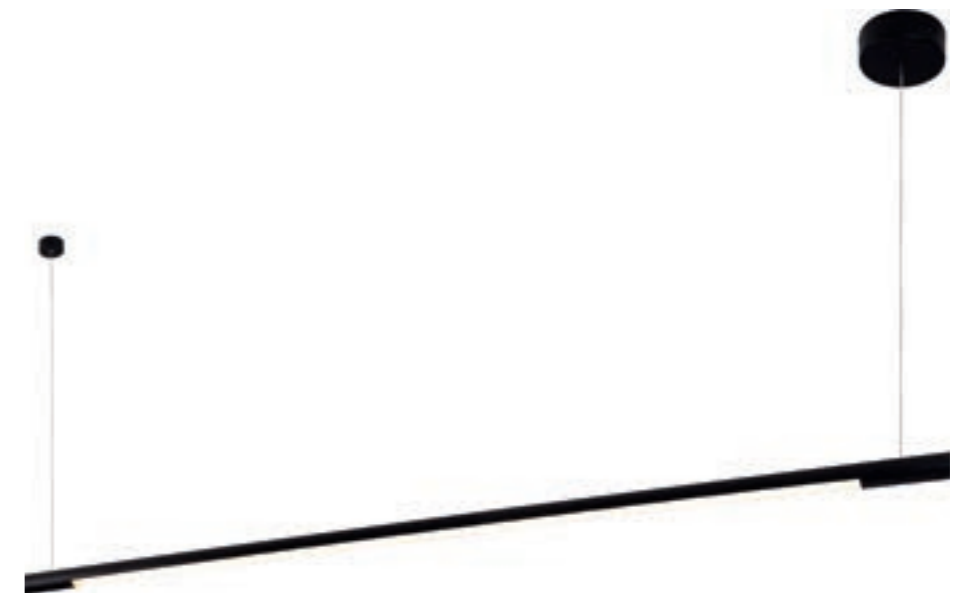

P0357	P0356
P0357D	P0356D
białe | white	złote | gold
1x16W LED 1360lm 3000K	
stal nierdzewna, akryl	stainless steel, acrylic

P0355	P0354
P0355D	P0354D
chrom | chrome	czarne | black
1x16W LED 1360lm 3000K	
stal nierdzewna, akryl	stainless steel, acrylic

P0359	P0358
P0359D	P0358D
chrom | chrome	czarne | black
1x26W LED 2210lm 3000K	
stal nierdzewna, akryl	stainless steel, acrylic