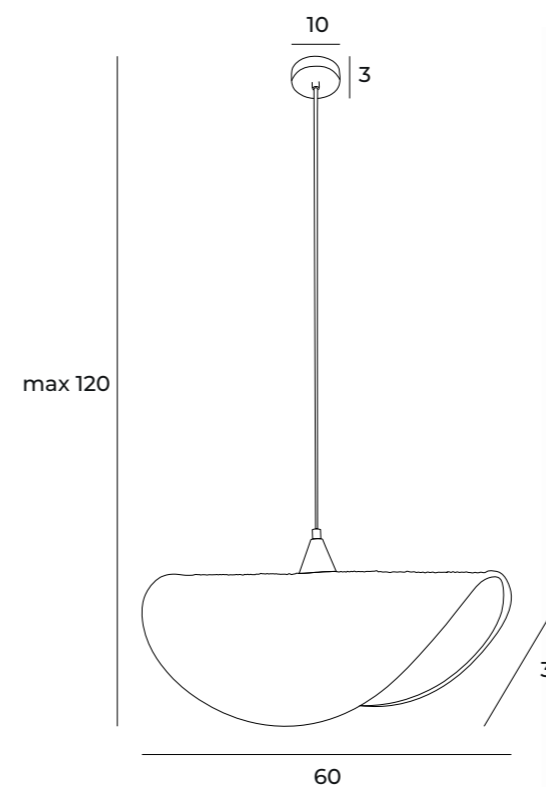

P0498

1 x max 60W E27 230V

czarne	black
rattan	rattan