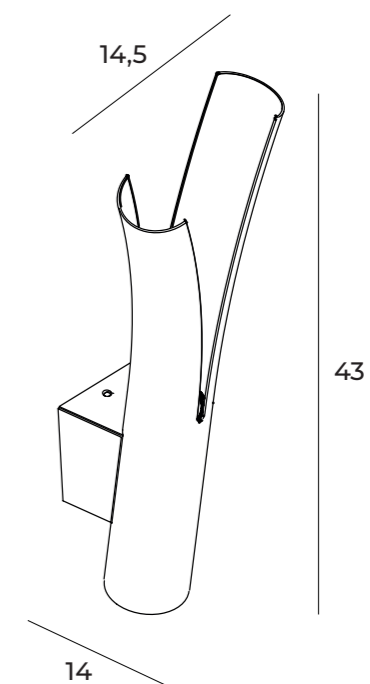

RAMO

W0324

2x5W LED 800lm 3000K

czarne, złote	black, gold
aluminium, stal, akryl	aluminium, steel, acrylic

LED
in. + traf.