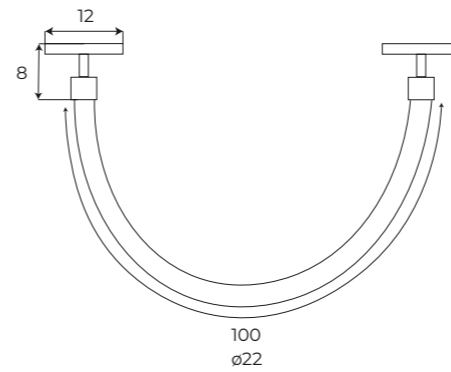

ON/OFF	LED int(W)	V	lm	K	CRI	IP	3D	IES	
M0021-N	BK	15W	48V	1027.71lm	3000K	≥90	IP20	✓	✓
zigbee M0021-Z	BK	15W	48V	1027.71lm	3000-5000K	≥90	IP20	✓	✓

ON/OFF	LED int(W)	V	lm	K	CRI	IP	°	3D	IES	
M0019-N	BK	12W	48V	525.197lm	3000K	≥90	IP20	36°	✓	✓
DALI+ M0019-D	BK	12W	48V	525.197 lm	3000K	≥90	IP20	36°	✓	✓
zigbee M0019-Z	BK	12W	48V	525.197lm	3000-5000K	≥90	IP20	36°	✓	✓