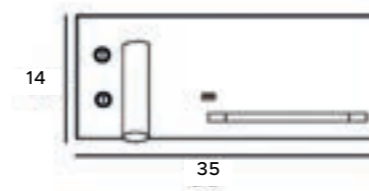

LED
in. + traf.

SUPERIOR

WO291

1x3W LED 240LM + 6W LED
300lm CRI85 3000K

białe	white
żelazo, aluminium, akryl	iron, aluminium, acrylic

WO291L

1x3W LED 240lm + 6W LED
300lm CRI85 3000K

białe	white
żelazo, aluminium, akryl	iron, aluminium, acrylic