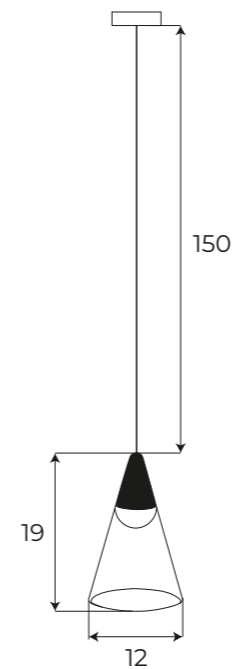

LED int(w)	⚡	☀️	🌈	CRI	💧 IP	📐	📦	📐	IES	
ON/OFF	M0013-N	BK	12W	48V	783.846lm	3000K	≥90	IP20	15-58°	—	✓	✓
DALI+	M0013-D	BK	12W	48V	783.846lm	3000K	≥90	IP20	15-58°	✓	✓	✓
zigbee	M0013-Z	BK	12W	48V	783.846lm	3000-5000K	≥90	IP20	15-58°	✓	✓	✓

		LED int(w)	⚡	☀️	🌈	CRI	💧 IP	📐	📦	📐	IES	
ON/OFF	M0014-N	BK	11,5W	48V	855.016lm	3000K	≥90	IP20	—	—	✓	✓
DALI+	M0014-D	BK	11,5W	48V	855.016lm	3000K	≥90	IP20	—	✓	✓	✓
zigbee	M0014-Z	BK	11,5W	48V	855.016lm	3000-5000K	≥90	IP20	—	✓	✓	✓

		LED int(w)	⚡	☀️	🌈	CRI	💧 IP	📐	📦	📐	IES	
ON/OFF	M0015-N	BK	6W	48V	187.301lm	3000K	≥90	IP20	—	—	✓	✓
DALI+	M0015-D	BK	6W	48V	187.301lm	3000K	≥90	IP20	—	✓	✓	✓
zigbee	M0015-Z	BK	6W	48V	187.301lm	3000-5000K	≥90	IP20	—	✓	✓	✓