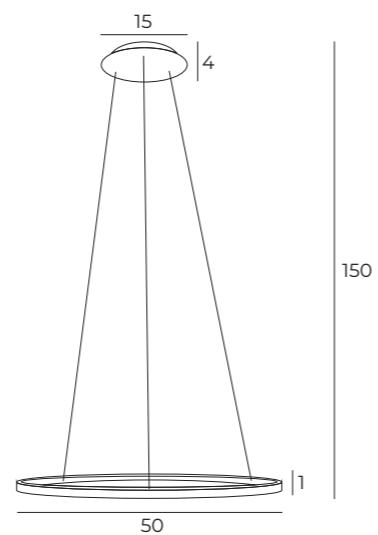

QUEEN

P0494

1x23W LED
2300lm 3000K

złote szczotkowane	brushed gold
stal nierdzewna, akryl	stainless steel, acrylic

P0493

1x19W LED
1900lm 3000K

złote szczotkowane	brushed gold
stal nierdzewna, akryl	stainless steel, acrylic