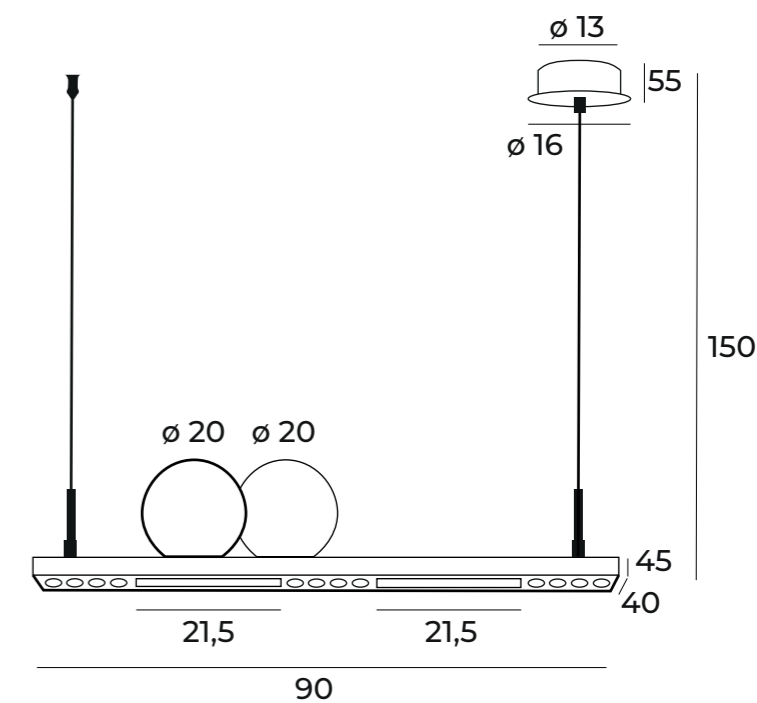

P0487
35W LED 3010lm 3000K

czarne, złote	black, gold
aluminium,	aluminium,
żelazo, akryl	iron, acrylic

LED
in. + traf.