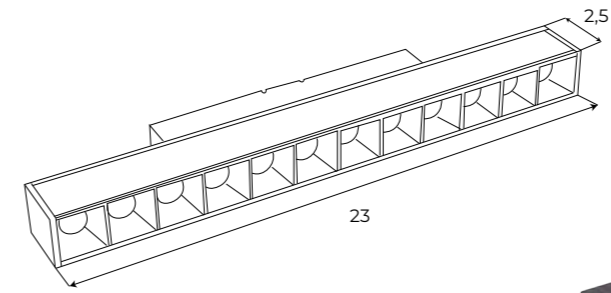

LED int(w)	⚡	☀️	🌈	CRI	💧 IP	📐 Beam	🌀 Dim	📦 DALI	📶 Zigbee	📏 IES
ON/OFF	M0004-N	BK	12W	48V	665.95lm	3000K	≥90	IP20	24°	—	✓	✓	✓
DALI+	M0004-D	BK	12W	48V	665.95lm	3000K	≥90	IP20	24°	✓	✓	✓	✓
zigbee	M0004-Z	BK	12W	48V	665.95lm	3000-5000K	≥90	IP20	24°	✓	✓	✓	✓