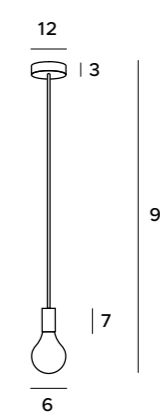

1x40W E27 230V

czarne, złote metal	black, gold metal