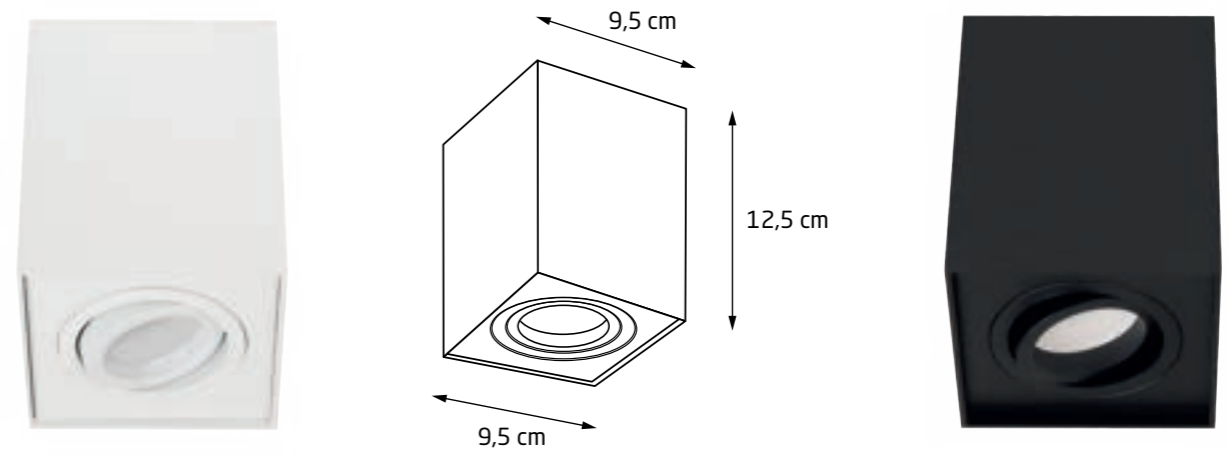

BASIC SQUARE

C0070	WH	GU10	50W	230V	IP20	OPT.	✓
C0071	BK	GU10	50W	230V	IP20	OPT.	✓