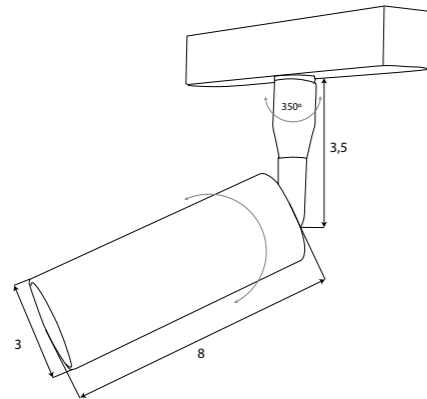

LED int(w)	⚡	☀️	🌈	CRI	💧	📐	📐	📐	IES
ON/OFF	M0008-N	BK	5W	48V	361.48 lm	3000K	≥90	IP20	24°	—	✓	✓
DALI+	M0008-D	BK	5W	48V	361.48lm	3000K	≥90	IP20	24°	✓	✓	✓
zigbee	M0008-Z	BK	5W	48V	361.48lm	3000-5000K	≥90	IP20	24°	✓	✓	✓

			LED int(w)	⚡	☀️	🌈	CRI	💧	📐	📐	📐	IES
ON/OFF	M0010-N	BK	20W	48V	1332.1lm	3000K	≥90	IP20	24°	—	✓	✓
DALI+	M0010-D	BK	20W	48V	1332.1lm	3000K	≥90	IP20	24°	✓	✓	✓
zigbee	M0010-Z	BK	20W	48V	1332.1lm	3000-5000K	≥90	IP20	24°	✓	✓	✓