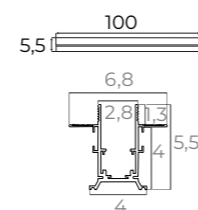

MT0007
SZYNA WPUSZCZANA 2M
magnet track recessed mounting 2m