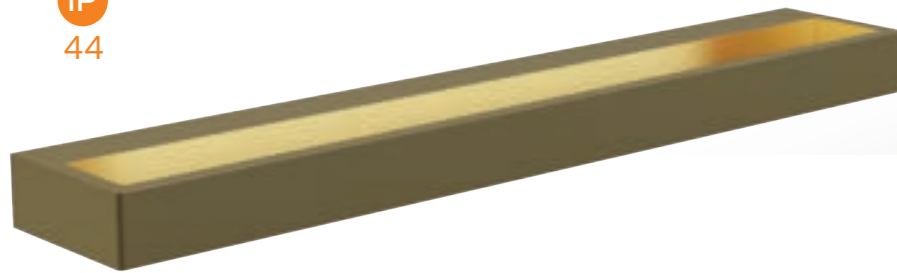

złote	gold
aluminium, akryl	aluminium, acrylic

LED
in. + traf.

IP
44

IP
44

IP
44

W0308

18W LED 1700lm 3000K

białe	white
aluminium, akryl	aluminium, acrylic