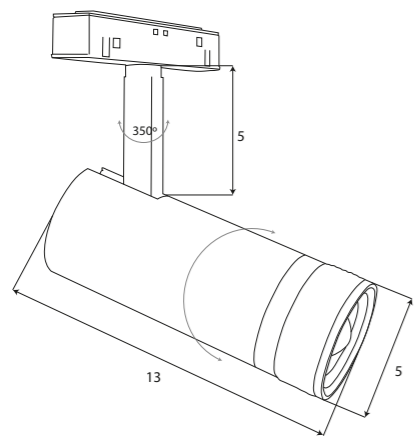

LED int(w)	⚡	☀️	🌈	CRI	💧 IP	📐	📦	📐	IES	
ON/OFF	M0013-N	BK	12W	48V	783.846lm	3000K	≥90	IP20	15-58°	—	✓	✓
DALI+	M0013-D	BK	12W	48V	783.846lm	3000K	≥90	IP20	15-58°	✓	✓	✓
zigbee	M0013-Z	BK	12W	48V	783.846lm	3000-5000K	≥90	IP20	15-58°	✓	✓	✓

		LED int(w)	⚡	☀️	🌈	CRI	💧 IP	📐	📦	📐	IES	
ON/OFF	M0014-N	BK	11,5W	48V	855.016lm	3000K	≥90	IP20	—	—	✓	✓
DALI+	M0014-D	BK	11,5W	48V	855.016lm	3000K	≥90	IP20	—	✓	✓	✓
zigbee	M0014-Z	BK	11,5W	48V	855.016lm	3000-5000K	≥90	IP20	—	✓	✓	✓

		LED int(w)	⚡	☀️	🌈	CRI	💧 IP	📐	📦	📐	IES	
ON/OFF	M0015-N	BK	6W	48V	187.301lm	3000K	≥90	IP20	—	—	✓	✓
DALI+	M0015-D	BK	6W	48V	187.301lm	3000K	≥90	IP20	—	✓	✓	✓
zigbee	M0015-Z	BK	6W	48V	187.301lm	3000-5000K	≥90	IP20	—	✓	✓	✓