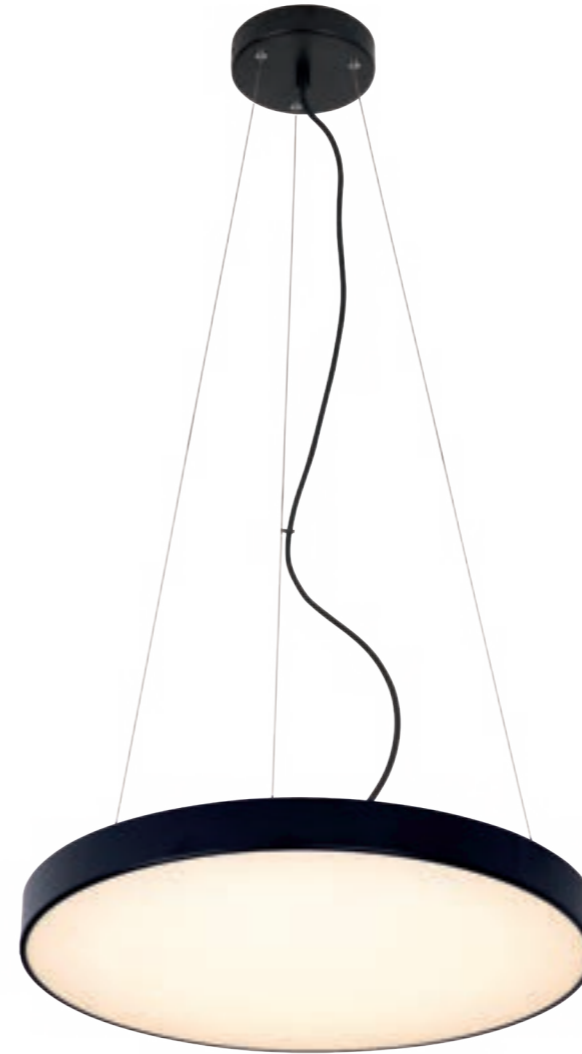

HARD

C0231

1x35W LED 2450lm 3000-4000K

czarne	black
rattan	rattan

LED
in. + traf.

C0232

1x35W LED 2450lm 3000-4000K

czarne	black
rattan	rattan

LED
in. + traf.

P0452

1x48W LED 3360lm 3000K

czarne	black
metal, akryl	metal, acrylic

LED
in. + traf.