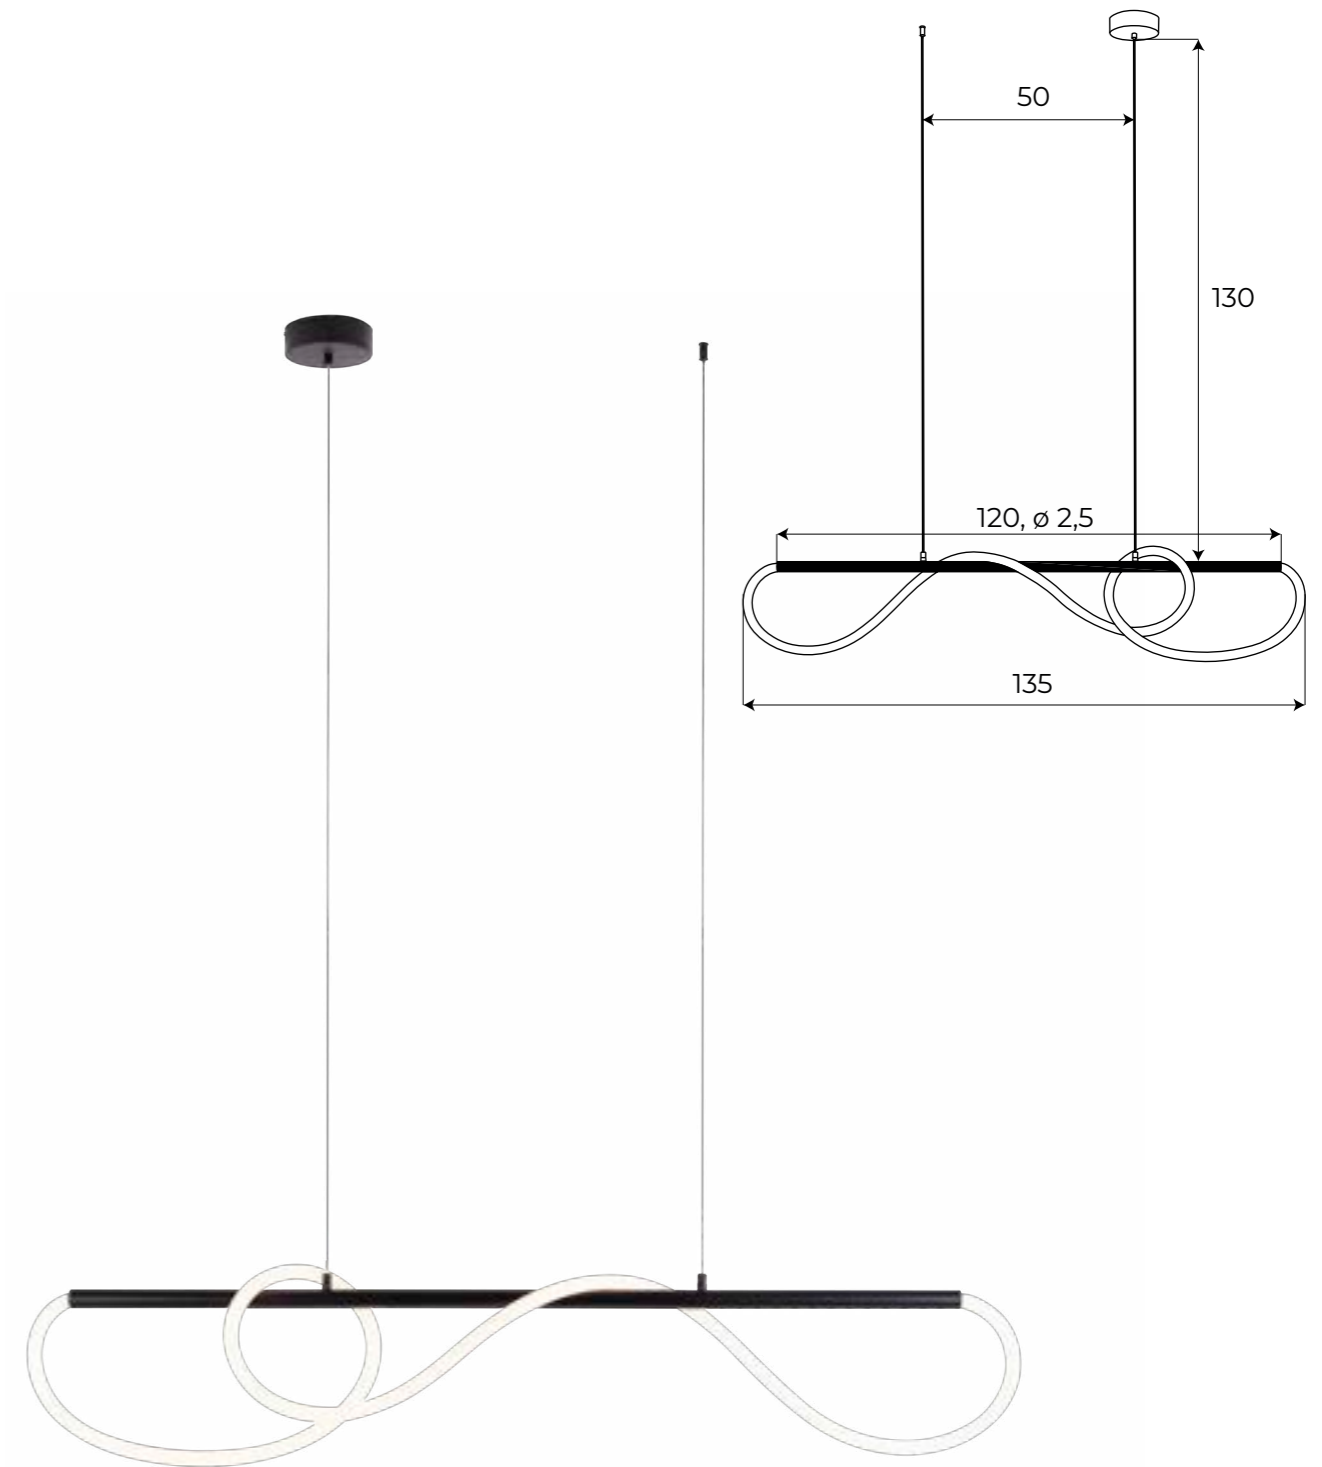

P0499

3 x max 40W E14 230V

biale	white
rattan	rattan

NEW LAGUNA

P0512

30W LED, 2658 LM, CRI 90, 3000K

czarne	black
metal, silikon	metal, silicone

LED
in. + traf.