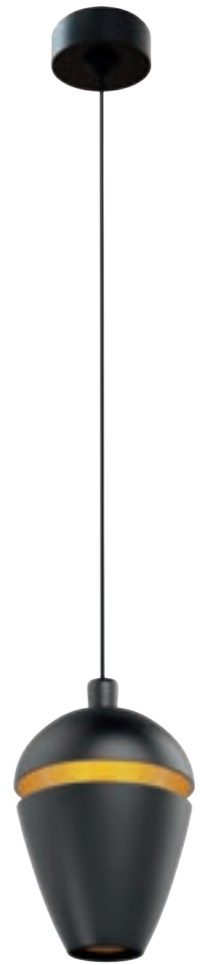

P0472

8W LED 480lm 3000K

czarne, złote	black, gold
aluminium, akryl	aluminium, acrylic

LED
in. + traf.