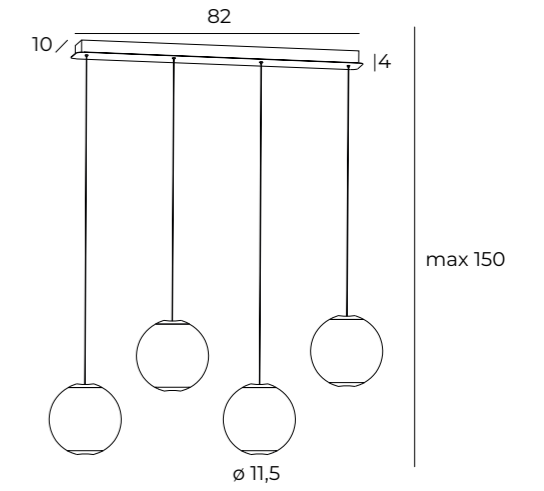

P0479

3 x 6W LED 1305lm 3000K

chrom	chrome
stal nierdzewna, aluminium, akryl	stainless steel, aluminium, acrylic

LED
in. + traf.

P0480

4 x 6W LED 1566lm 3000K

chrom	chrome
stal nierdzewna, aluminium, akryl	stainless steel, aluminium, acrylic

LED
in. + traf.