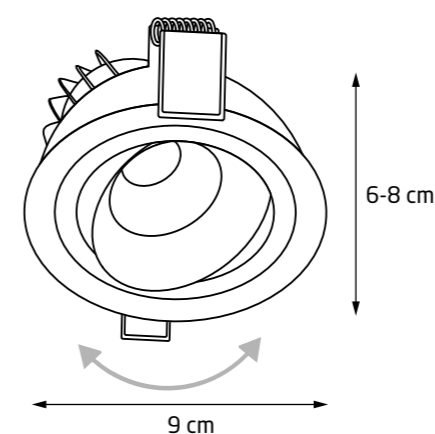

IP
32

HIDEN

H0109	WH	10W	230V	900lm	3000K	90	IP32	38°	Ø 90mm	✓
H0110	BK	10W	230V	900lm	3000K	90	IP32	38°	Ø 90mm	✓