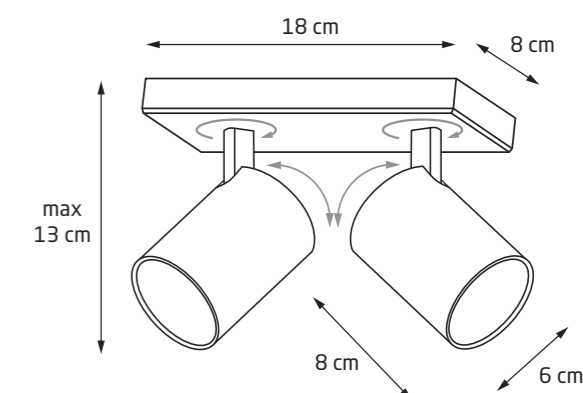

2x50W GU10 230V

białe	white
metal	metal

W0219

1x50W GU10 230V

czarne	black
metal	metal

W0221

2x50W GU10 230V

czarne	black
metal	metal