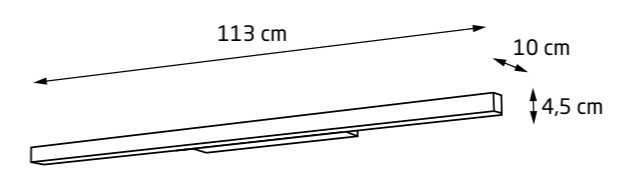

*3000K for order