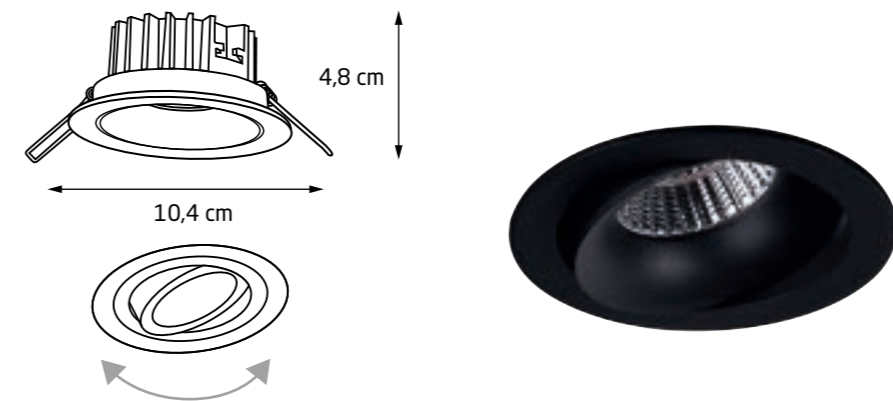

230V

IP65

Ø 70mm

ARYA FIXED

H0096	WH	8W	230V	610lm	3000K	90	IP20	35°	TRIAC	Ø 80mm	✓	✓
H0097	BK	8W	230V	610lm	3000K	90	IP20	35°	TRIAC	Ø 80mm	✓	✓

ARYA TILTED

H0099	BK	8W	230V	610lm	3000K	90	IP20	35°	TRIAC	Ø 80mm	✓	✓