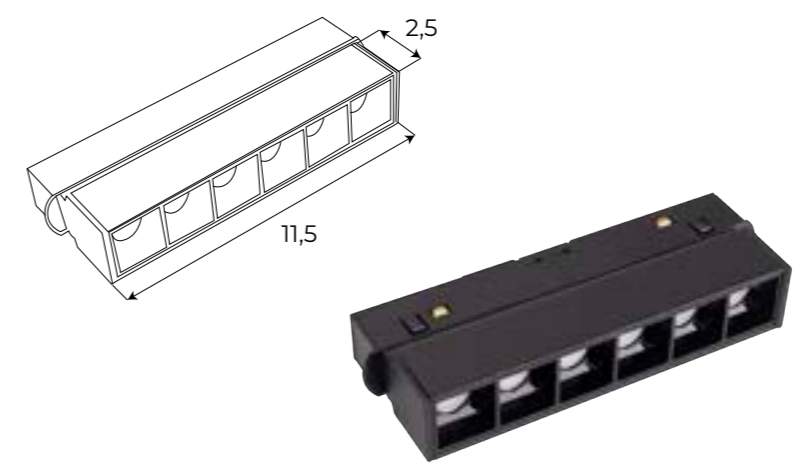

LED int(W)	⚡	☀	🌈	CRI	💧	📐	🌀	📦	IES	
ON/OFF	M0003-N	BK	6W	48V	340.13lm	3000K	≥90	IP20	24°	—	✓	✓
DALI+	M0003-D	BK	6W	48V	340.13lm	3000K	≥90	IP20	24°	✓	✓	✓
zigbee	M0003-Z	BK	6W	48V	340.13lm	3000-5000K	≥90	IP20	24°	✓	✓	✓