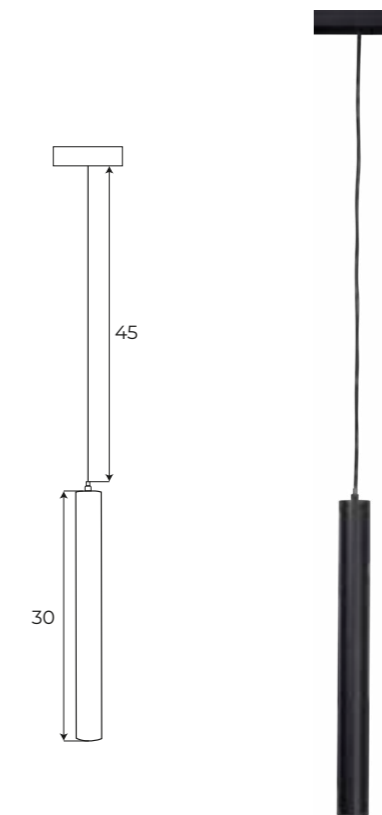

LED int(w)	⚡	☀	🌈	CRI	💧	🔥	🌀	📦	IES
ON/OFF	M0012-N	BK	5W	48V	361.48lm	3000K	≥90	IP20	—	—	✓	✓
DALI+	M0012-D	BK	5W	48V	361.48lm	3000K	≥90	IP20	—	✓	✓	✓
zigbee	M0012-Z	BK	5W	48V	361.48lm	3000-5000K	≥90	IP20	—	✓	✓	✓