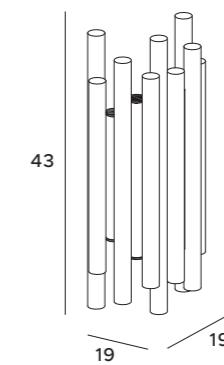

W0286 W0286D
8x1W LED 230V 360lm 3000K

czarne	black
stal nierdzewna, akryl	stainless steel, acrylic

W0311 W0311D
8x1W LED 230V 360lm 3000K

złote szczotkowane	brushed gold
stal nierdzewna, akryl	stainless steel, acrylic